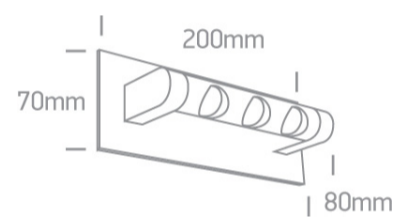

13 Wall & Ceiling LED>Decorative Indoor Wall Lights Aluminium

60032/AL/W

3x1W LED Decorative Indoor Wall Light

Complete with non-dimmable LED driver.

Complies with standard EN60598-1 and any other specific standards.

Downloads

Dimensions

Physical Specification

Item Group	13 Wall & Ceiling LED
Family	Decorative Indoor Wall Lights Aluminium
Order Code	60032/AL/W
Colour	Aluminium
Material	Natural Aluminium
Shape	Rectangular
Length	200mm
Width	80mm
Height	70mm
Surface Wall	Yes
Indoor	Yes
Adjustable	No