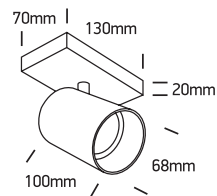

INSTALLATION MANUAL

65105N

one
LIGHT

100-240V | MR16 | GU10 | 10W | IP20 | Aluminium | Adjustable

Warnings:

1. Make sure that the product is installed properly before connecting to electricity.
2. Do not cover the fitting.
3. Maintenance and installation should only be carried out by a professional electrician.