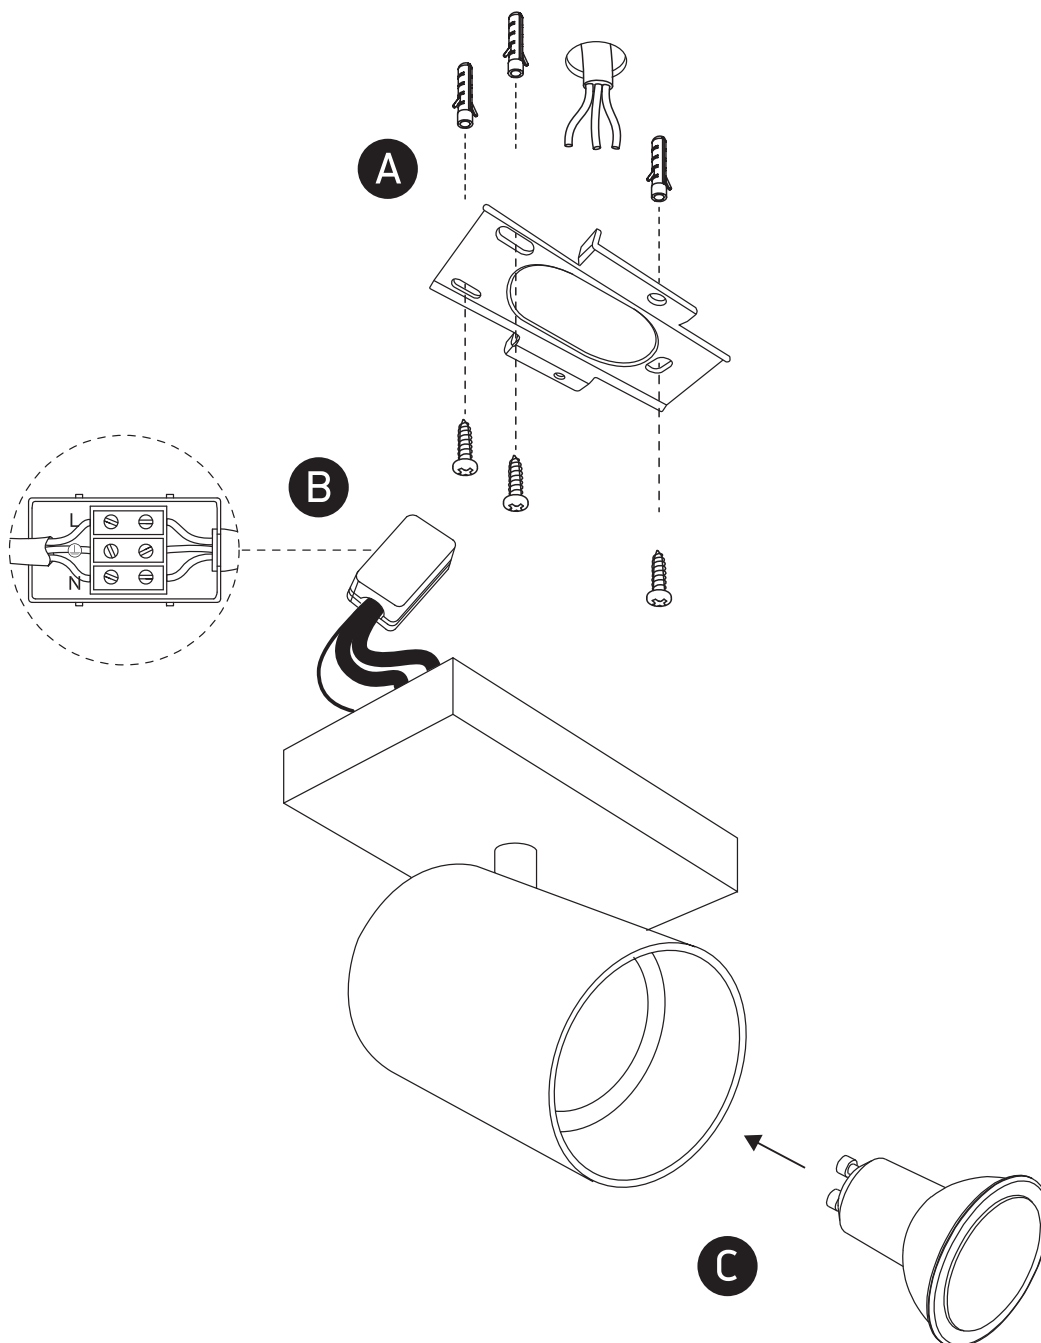

INSTALLATION MANUAL

65105N

one
LIGHT

100-240V | MR16 | GU10 | 10W | IP20 | Aluminium | Adjustable

Warnings:

1. Make sure that the product is installed properly before connecting to electricity.
2. Do not cover the fitting.
3. Maintenance and installation should only be carried out by a professional electrician.