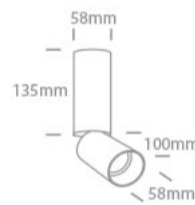

Dimensions