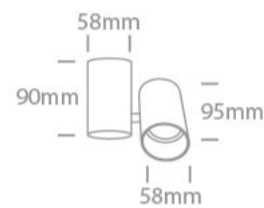

Dimensions