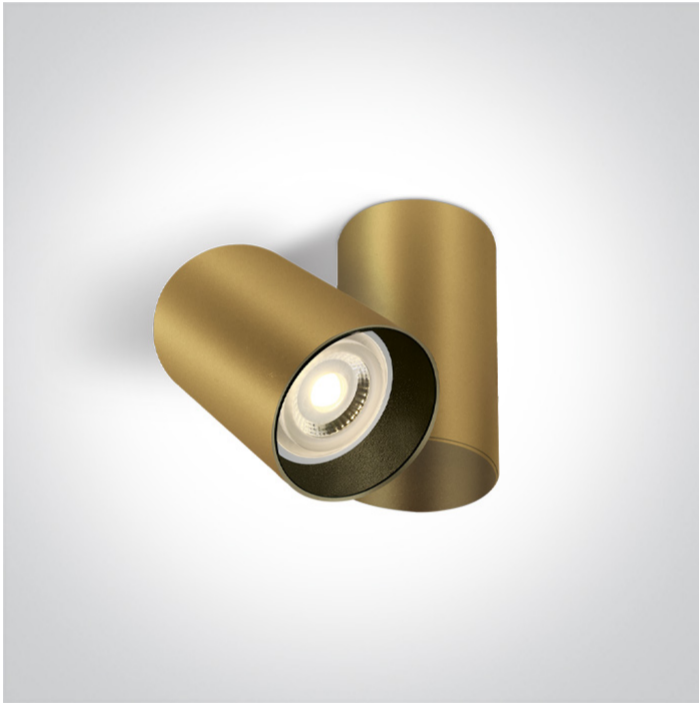

New 2023 Edition 2>Wall & Ceiling

65105E/CH

10W MR16 GU10 Dark Light Adjustable Ceiling Light.

Complete with black and brass reflectors.

Complies with standard EN60598-1 and any other specific standards.

Downloads

65105E/CH

Colour

Champagne

Material

Aluminium

Shape

Circular

Height