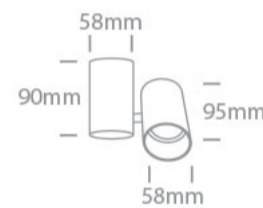

Dimensions