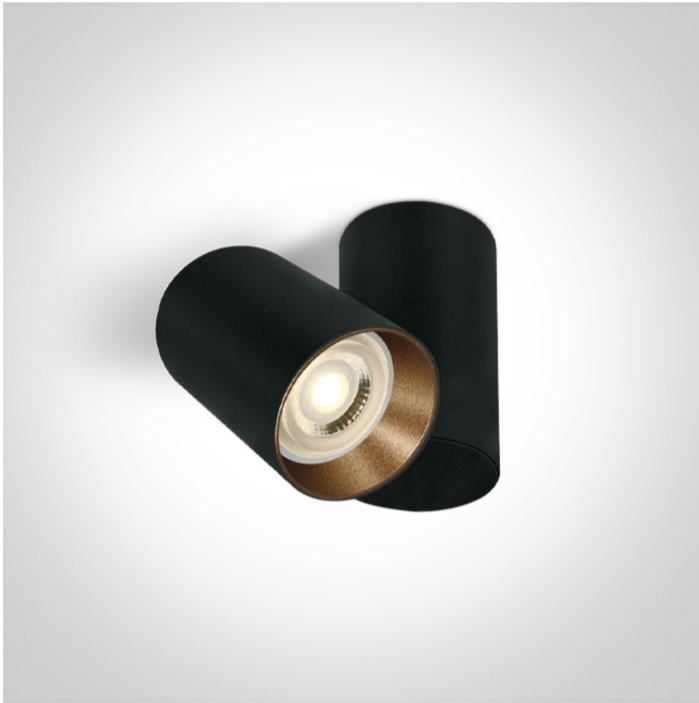

New 2023 Edition 2&gt;Wall &amp; Ceiling

65105E/B

10W MR16 GU10 Dark Light Adjustable Ceiling Light.

Complete with black and brass reflectors.

Complies with standard EN60598-1 and any other specific standards.

Black

Material

Aluminium

Shape

Circular

Height

95mm

Diameter	58mm
Surface Ceiling	Yes
Surface Wall	Yes
Indoor	Yes
Adjustable	1 Direction