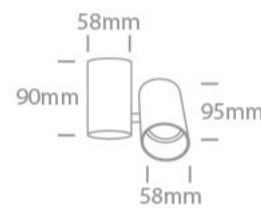

New 2023 Edition 2&gt;Wall &amp; Ceiling

65105E/B

10W MR16 GU10 Dark Light Adjustable Ceiling Light.

Complete with black and brass reflectors.

Complies with standard EN60598-1 and any other specific standards.

## Dimensions

Black

Material

Aluminium

Shape

Circular

Height

95mm

Diameter	58mm
Surface Ceiling	Yes
Surface Wall	Yes
Indoor	Yes
Adjustable	1 Direction