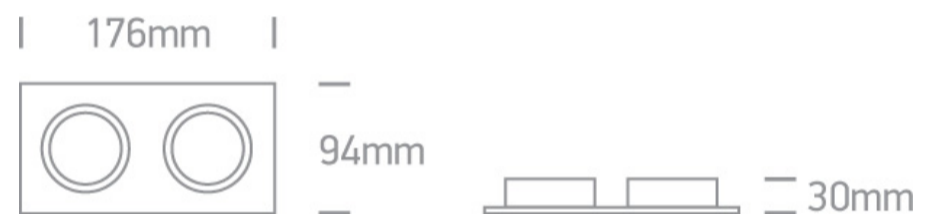

03 Recessed Spots Adjustable>The Dual Ring Range Aluminium

51205ABG/W

Recessed adjustable MR16 spot with GU10 lamp holder.

Complies with standard EN60598-1 and any other specific standards.

Downloads

Dimensions

Physical Specification

Item Group	03 Recessed Spots Adjustable
Family	The Dual Ring Range Aluminium
Order Code	51205ABG/W
Colour	White
Material	Aluminium
Shape	Rectangular
Length	176mm
Width	94mm
Height	30mm
Cutout Hole Width	162mm
Cutout Hole Length	82mm
Recessed Ceiling	Yes

Depth Required	100mm
Indoor	Yes
Adjustable	2 Directions

Electrical Characteristics

Gear	No
------	----

Fitting + Driver

Input Voltage	100-240V
50 Hz	Yes
60 Hz	Yes
Safety Class	
Power(Watts)	2x10W
IP Rating	IP20
Light Source	Replaceable lamp
Lamp Holder	GU10
Number of Lamps	1
Dimmable	N/A
Cable Length	15cm
F Mark	

Illumination Data

Illumination Diagram

Packing Info

Box Length	19cm
Box Width	12cm
Box Height	5cm
Box Weight	0,310kg
Pcs/Carton	20

Barcode

5291889045687

[Завантажено з mamadecor.ua](http://mamadecor.ua)

HS Code