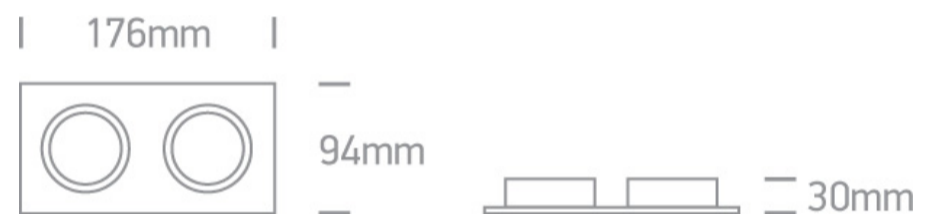

New 2022 Edition 2>Recessed Spots Adjustable

51205ABG/B

Recessed adjustable MR16 spot with GU10 lamp holder.

Complies with standard EN60598-1 and any other specific standards.

Downloads

Dimensions

Physical Specification

Item Group	New 2022 Edition 2
Family	Recessed Spots Adjustable
Order Code	51205ABG/B
Colour	Black
Material	Aluminium
Shape	Rectangular
Length	176mm
Width	94mm
Height	30mm
Cutout Hole Width	162mm
Cutout Hole Length	82mm
Recessed Ceiling	Yes

Depth Required	100mm
Indoor	Yes
Adjustable	2 Directions

Electrical Characteristics

Gear	No
------	----

Fitting + Driver

Input Voltage	100-240V
50 Hz	Yes
60 Hz	Yes
Safety Class	
Power(Watts)	2x10W
IP Rating	IP20
Light Source	Replaceable lamp
Lamp Holder	GU10
Number of Lamps	1
Dimmable	N/A
Cable Length	15cm
F Mark	

Illumination Data

Illumination Diagram

Packing Info

Box Length	19cm
Box Width	12cm
Box Height	5cm
Box Weight	0,310kg
Pcs/Carton	20

Barcode

5291889017806

[Завантажено з mamadecor.ua](http://mamadecor.ua)

HS Code