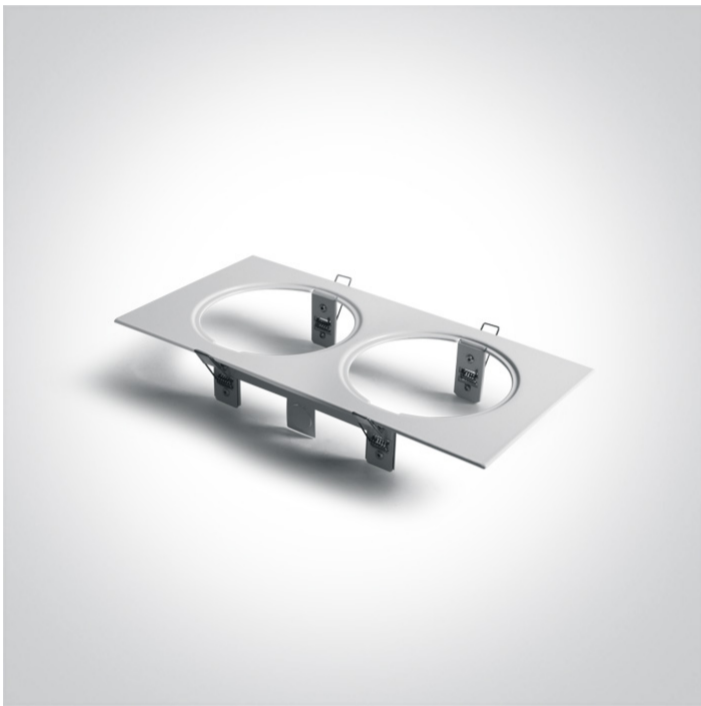

05 Downlights>Multi System Metal Bases

51200R/W

Metal base for Multi system Modules.

Downloads

Dimensions

Related items

11070R/G

11106R/G/1

11106R/W/1

11110R/G

11110R/W

Physical Specification

Item Group

05 Downlights

Family

Multi System Metal Bases

Order Code

51200R/W

Colour

White

Material

Metal

Shape

Rectangular