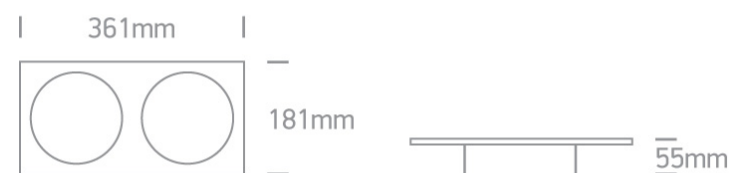

05 Downlights>Multi System Metal Bases

51200R/W

Metal base for Multi system Modules.

Downloads

Dimensions

Related items

11070R/G

11106R/G/1

Order Code

51200R/W

Colour

White

Material

Metal

Shape

Rectangular

Length

361mm

Width	181mm
Height	55mm
Cutout Hole Width	150mm
Cutout Hole Length	330mm
Recessed Ceiling	Yes
Indoor	Yes

Packing Info

Box Length	37cm
Box Width	21cm
Box Height	7cm
Box Weight	0,59Kg
Pcs/Carton	20
Barcode	5291889014225
HS Code	9405990090