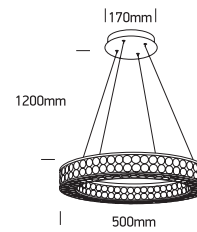

INSTALLATION MANUAL

63184C

LED
BUILT IN

230V | SMD 2835 | 24W | IP20 | Metal + glass
Complete with 300mA driver.

80
CRI

Warnings:

1. Make sure that the product is installed properly before connecting to electricity.
2. Do not cover the fitting.
3. Maintenance and installation should only be carried out by a professional electrician.