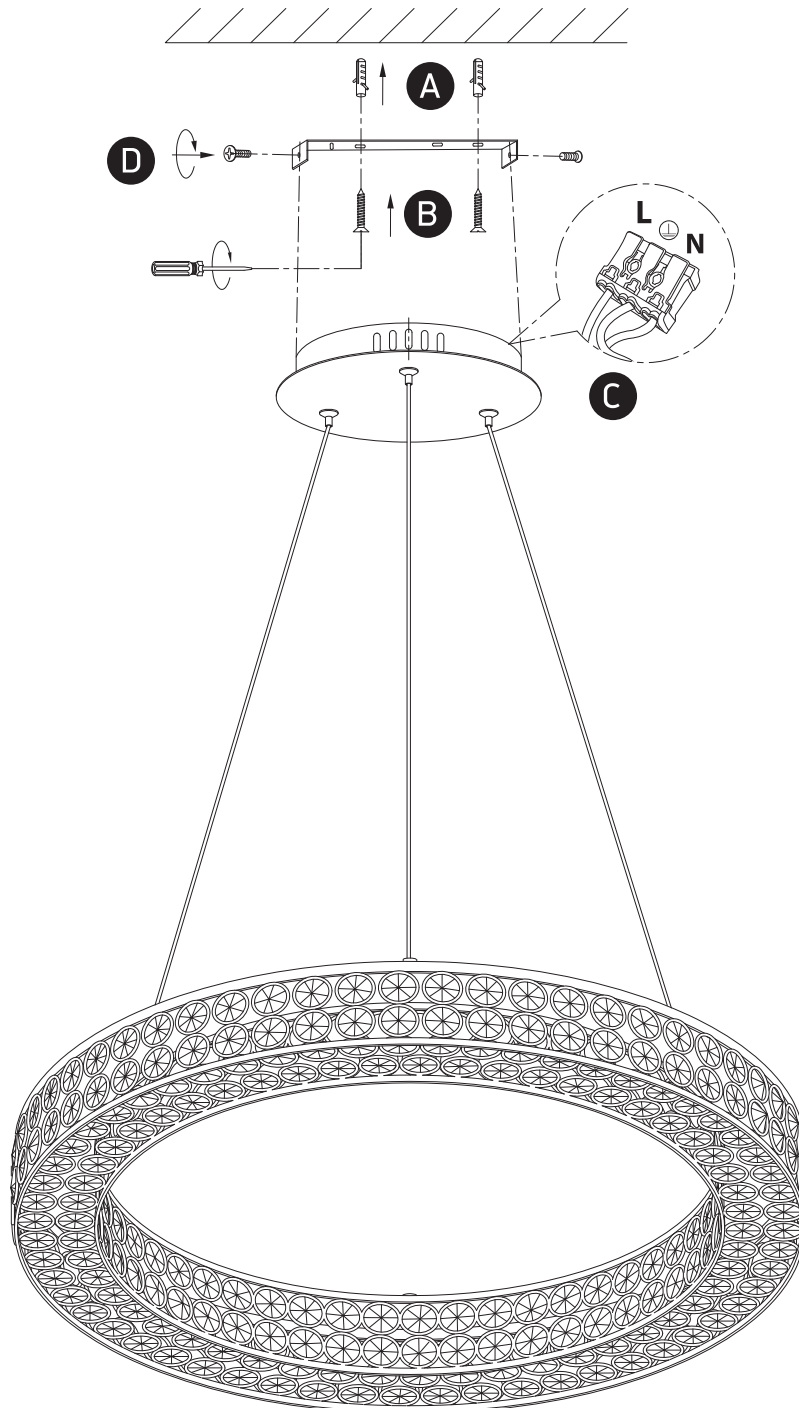

INSTALLATION MANUAL

63184C

LED
BUILT IN

230V | SMD 2835 | 24W | IP20 | Metal + glass
Complete with 300mA driver.

80
CRI

Warnings:

1. Make sure that the product is installed properly before connecting to electricity.
2. Do not cover the fitting.
3. Maintenance and installation should only be carried out by a professional electrician.