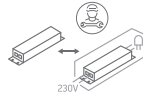

INSTALLATION MANUAL

63184C

LED
BUILT IN

230V | SMD 2835 | 24W | IP20 | Metal + glass
Complete with 300mA driver.

80
CRI

Warnings:

1. Make sure that the product is installed properly before connecting to electricity.
2. Do not cover the fitting.
3. Maintenance and installation should only be carried out by a professional electrician.