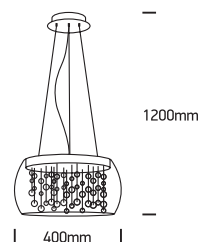

INSTALLATION MANUAL

63166P

100-240V | G9 | 5x9W | IP20 | Metal + glass

Warnings:

1. Make sure that the product is installed properly before connecting to electricity.
2. Do not cover the fitting.
3. Maintenance and installation should only be carried out by a professional electrician.