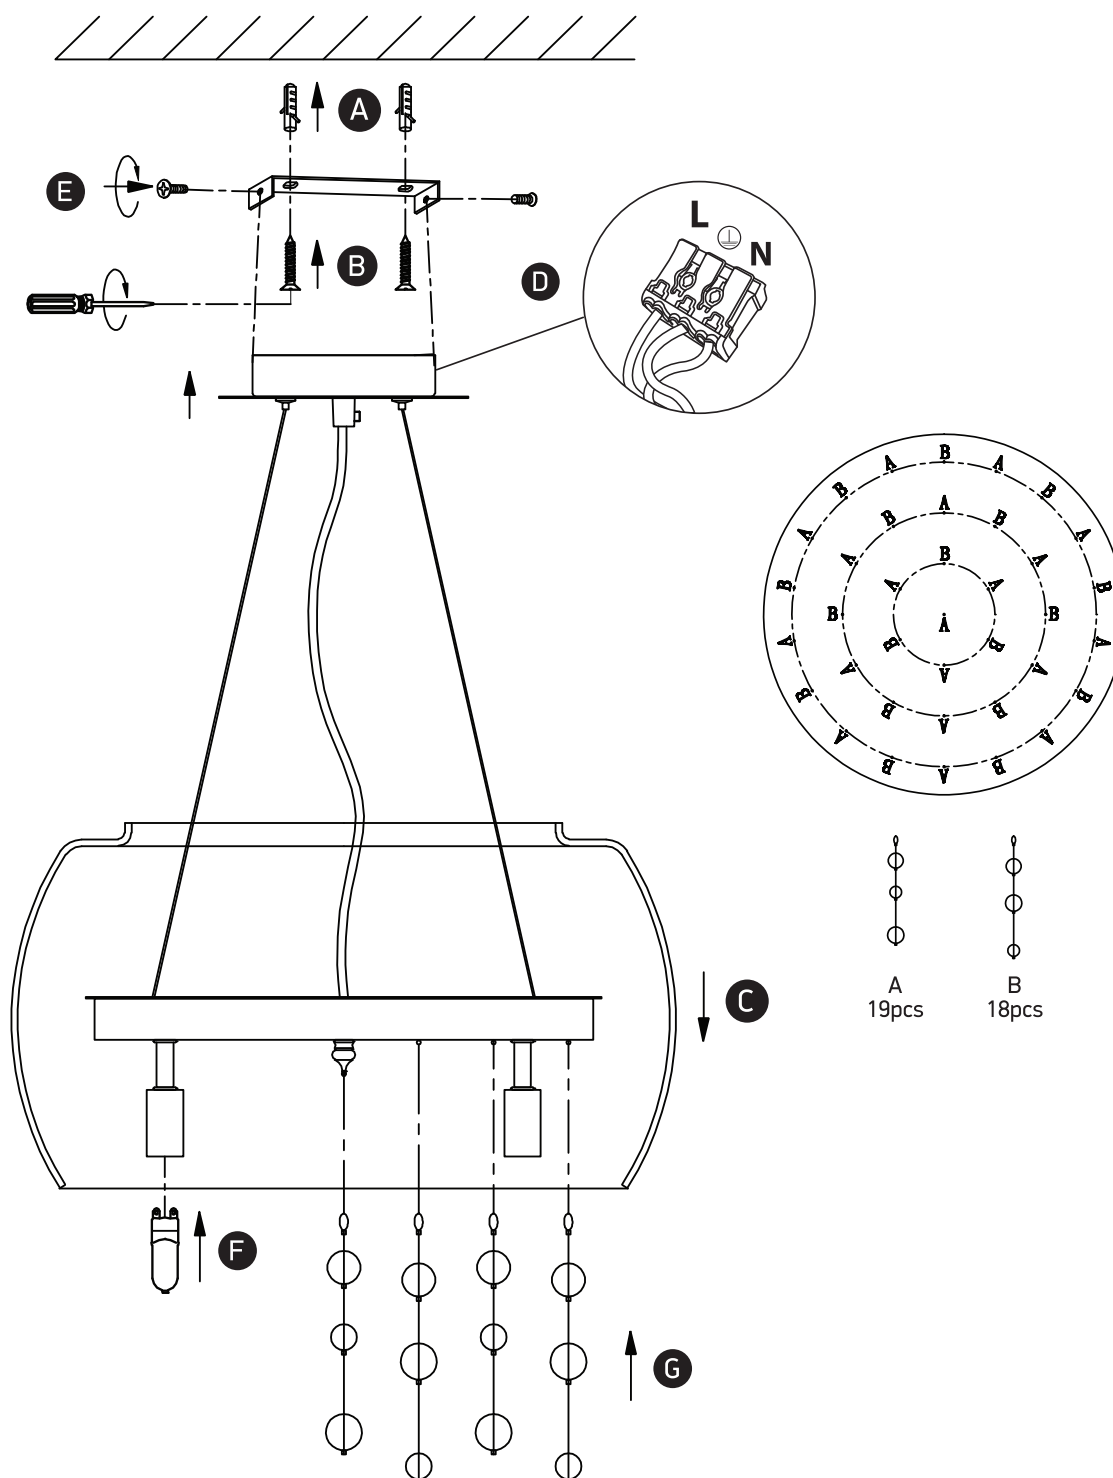

INSTALLATION MANUAL

63166P

100-240V | G9 | 5x9W | IP20 | Metal + glass

Warnings:

1. Make sure that the product is installed properly before connecting to electricity.
2. Do not cover the fitting.
3. Maintenance and installation should only be carried out by a professional electrician.