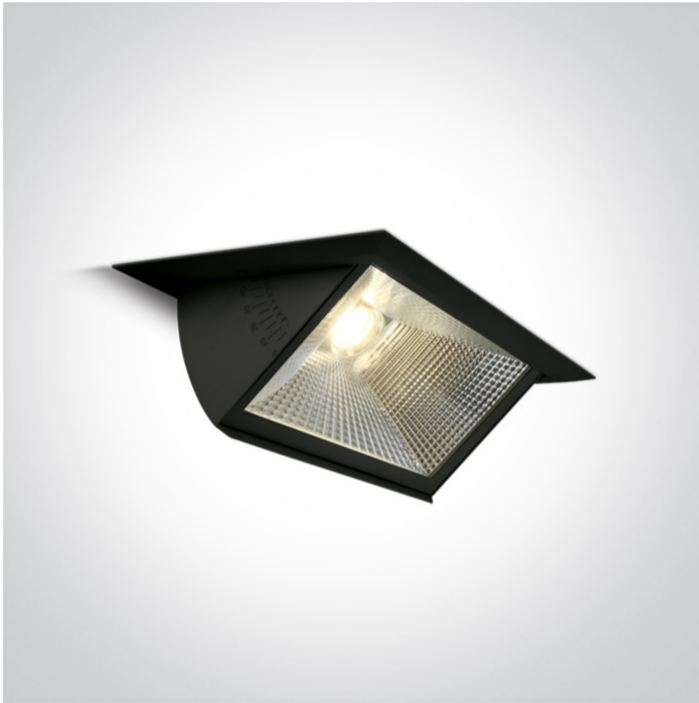

07 Downlights Adjustable LED>The Box Type Shop Range

51140/B/W

40W COB LED Recessed adjustable downlight, COB square range, IP20.

Supplied with non-dimmable LED driver.

Complies with standard EN60598-1 and any other specific standards.

Downloads

Dimensions

Physical Specification

Item Group	07 Downlights Adjustable LED
Family	The Box Type Shop Range
Order Code	51140/B/W
Colour	Black
Material	Aluminium
Shape	Rectangular
Length	235mm
Width	145mm
Height	110mm
Cutout Hole Width	220mm
Cutout Hole Length	130mm
Recessed Ceiling	Yes

Depth Required

140mm

Завантажено з mamadecor.ua

Indoor

Yes

Adjustable

1 Direction

Electrical Characteristics