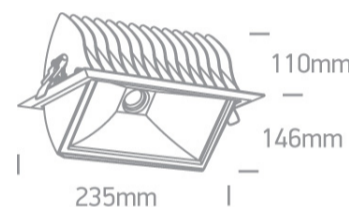

07 Downlights Adjustable LED>The Box Type Shop Range

51140/B/W

40W COB LED Recessed adjustable downlight, COB square range, IP20.

Supplied with non-dimmable LED driver.

Complies with standard EN60598-1 and any other specific standards.

Downloads

Dimensions

Physical Specification

Item Group	07 Downlights Adjustable LED
Family	The Box Type Shop Range
Order Code	51140/B/W
Colour	Black
Material	Aluminium
Shape	Rectangular
Length	235mm
Width	145mm
Height	110mm
Cutout Hole Width	220mm
Cutout Hole Length	130mm
Recessed Ceiling	Yes

Depth Required

140mm

Завантажено з mamadecor.ua

Indoor

Yes

Adjustable

1 Direction

Electrical Characteristics