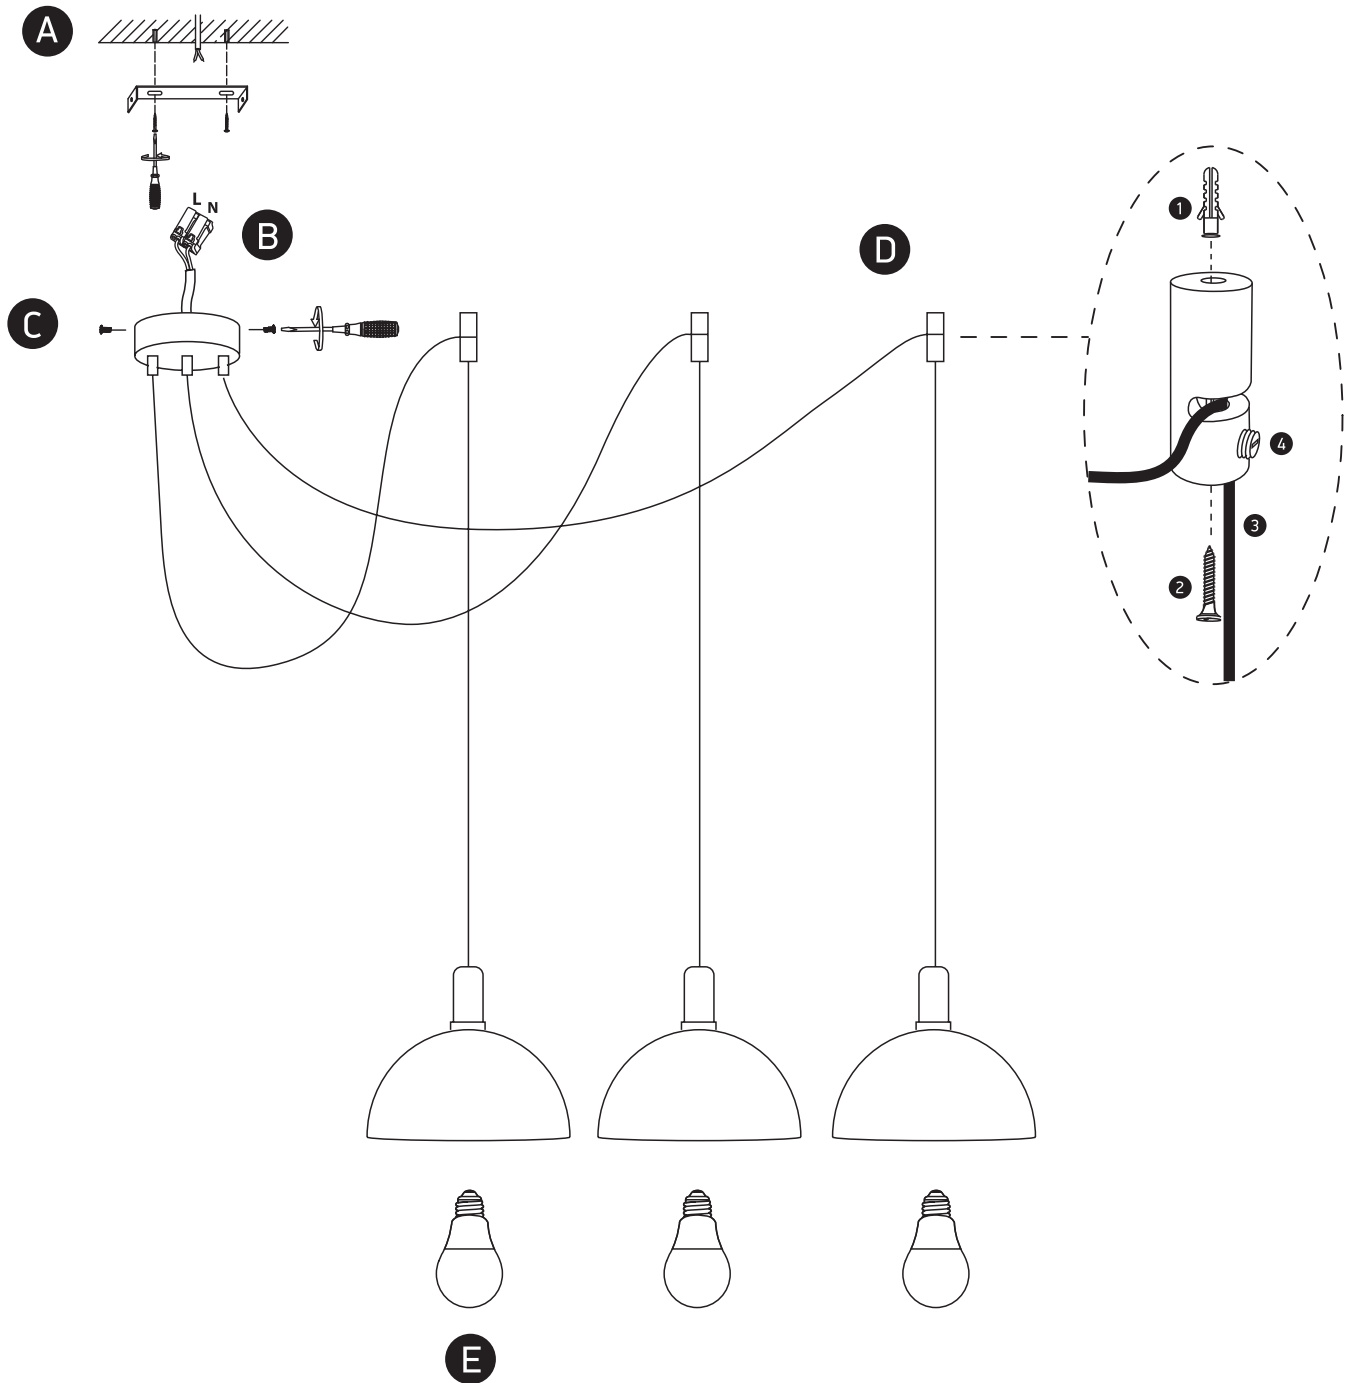

## 63140C

100-240V | E27 | 3x10W | IP20 | Aluminium

one  
LIGHT

### Warnings:

1. Fix the base on the ceiling.
2. Make sure that the product is installed properly before connecting to electricity.
3. Connect the AC power cable as shown in the above diagram.
4. Do not cover the fitting.
5. Maintenance and installation should only be carried out by a professional electrician.