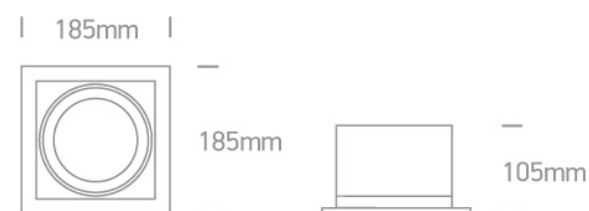

07 Downlights Adjustable LED>The COB Box Type Shop Range

51130/W/W

30W COB LED Recessed adjustable downlight, COB square range, IP20.

Supplied with non-dimmable LED driver.

Complies with standard EN60598-1 and any other specific standards.

Downloads

Dimensions

Gallery

Physical Specification

Item Group

07 Downlights Adjustable LED

Family

The COB Box Type Shop Range

Length

185mm

Width	185mm
Height	105mm
Cutout Hole Width	160mm
Cutout Hole Length	160mm
Recessed Ceiling	Yes
Depth Required	125mm
Indoor	Yes
Adjustable	2 Directions

Electrical Characteristics

Gear	External-Included
Fitting + Driver	
Input Voltage	220-240V
50 Hz	Yes
60 Hz	Yes
Safety Class	
Power(Watts)	30W
IP Rating	IP20
Light Source	LED built in
Dimmable	No
F Mark	

Illumination Data

Colour Temperature	3000K
Lumen Output	2700lm
Light Efficiency	90lm/W
CRI	90
Beam Angle	38°
Illumination Diagram	

Packing Info

Box Length	20,5cm
Box Width	20,5cm
Box Height	12,5cm

Box Weight