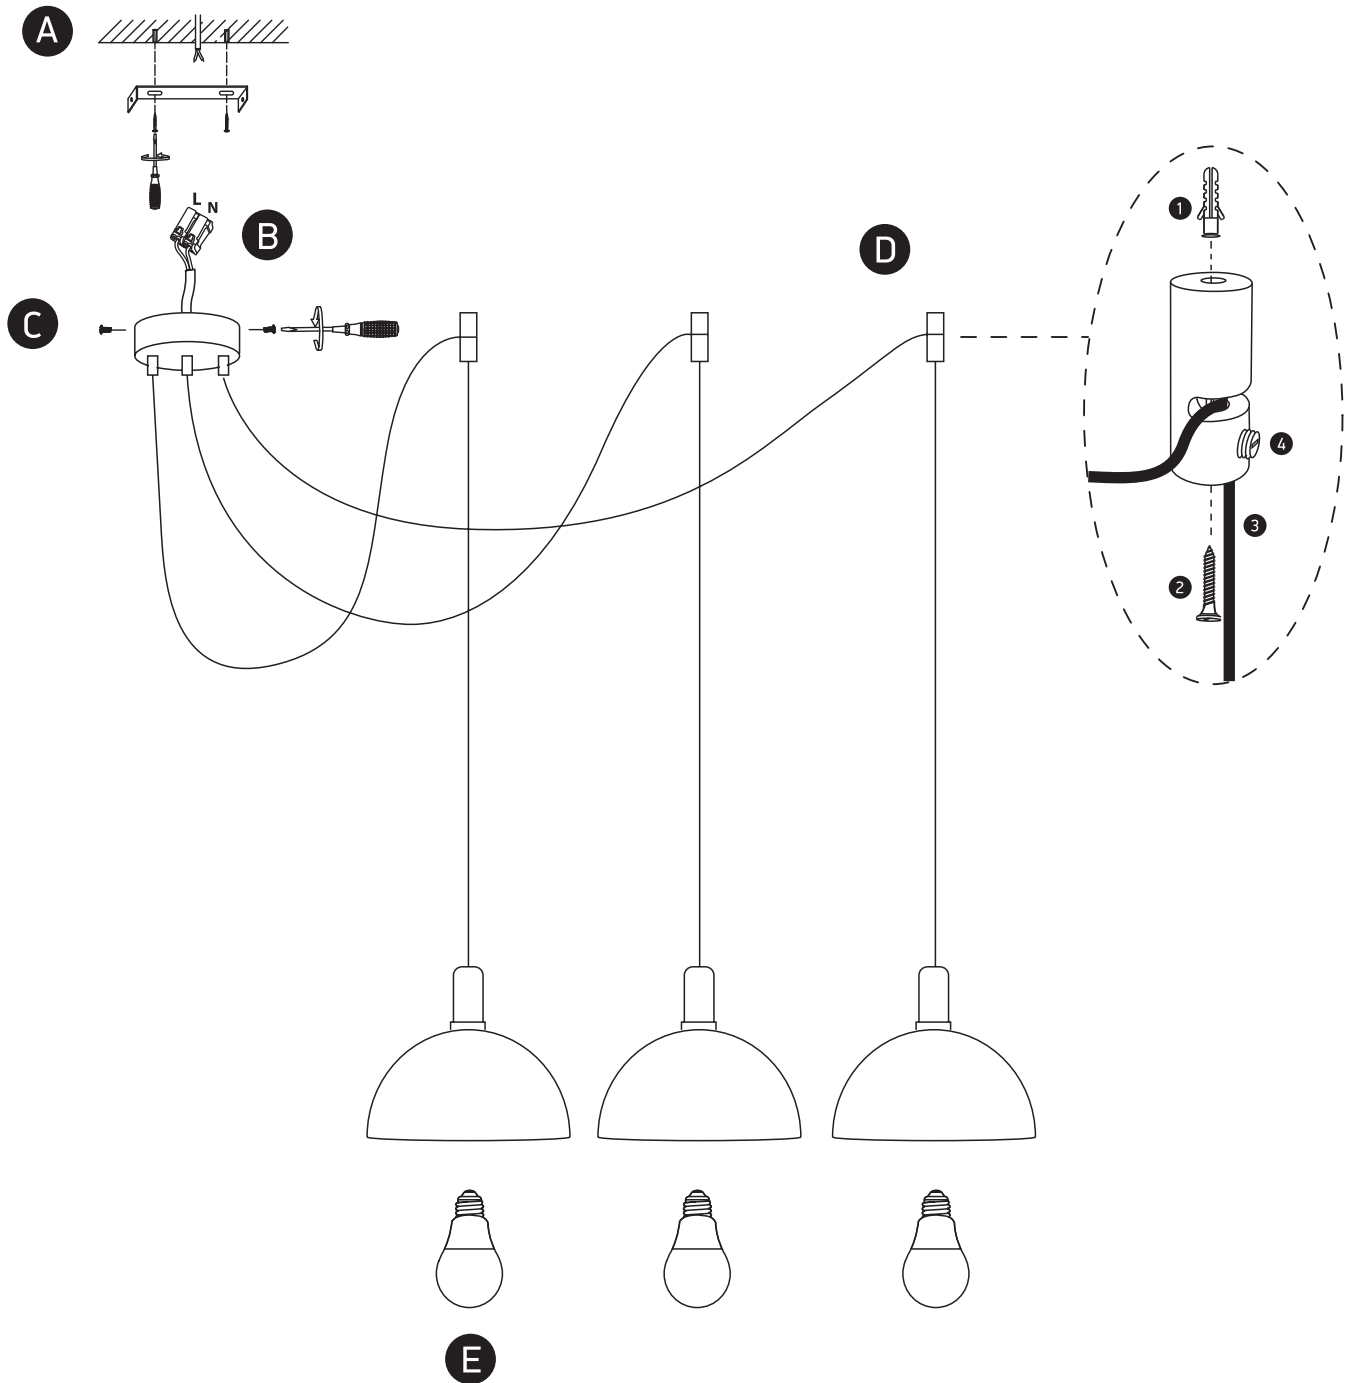

INSTALLATION MANUAL

63140C

100-240V | E27 | 3x10W | IP20 | Aluminium

one
LIGHT

Warnings:

1. Fix the base on the ceiling.
2. Make sure that the product is installed properly before connecting to electricity.
3. Connect the AC power cable as shown in the above diagram.
4. Do not cover the fitting.
5. Maintenance and installation should only be carried out by a professional electrician.