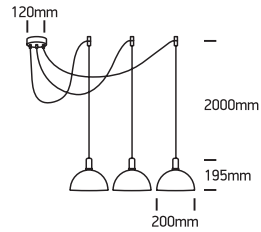

INSTALLATION MANUAL

63140C

100-240V | E27 | 3x10W | IP20 | Aluminium

one
LIGHT

Warnings:

1. Fix the base on the ceiling.
2. Make sure that the product is installed properly before connecting to electricity.
3. Connect the AC power cable as shown in the above diagram.
4. Do not cover the fitting.
5. Maintenance and installation should only be carried out by a professional electrician.