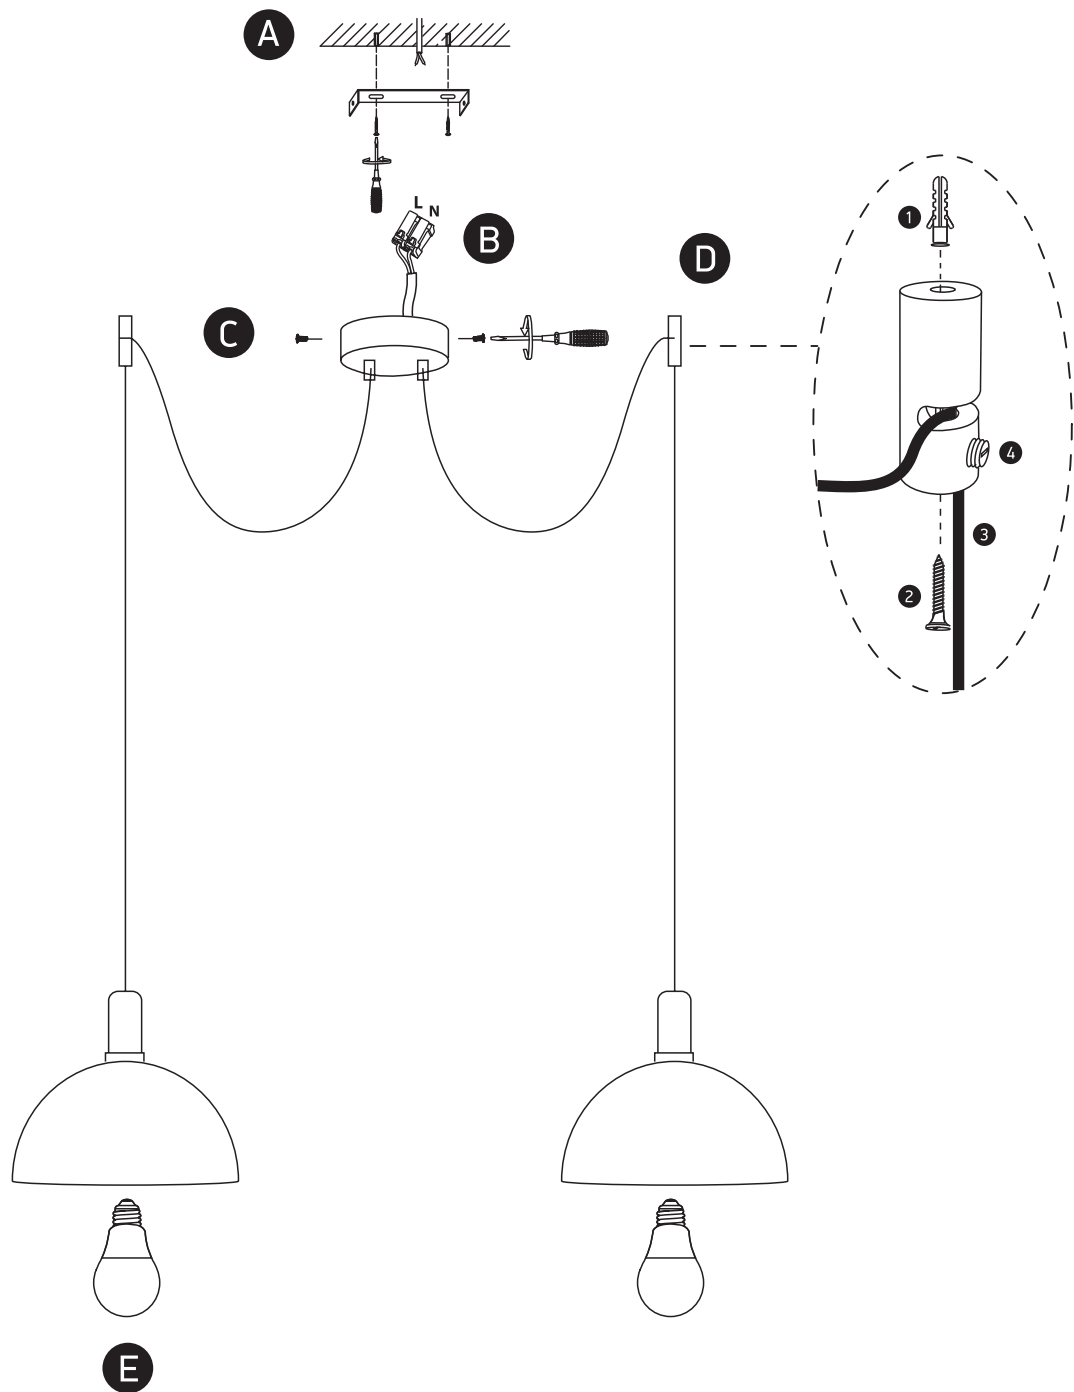

## 63140B

100-240V | E27 | 2x10W | IP20 | Aluminium

**one**  
LIGHT

### Warnings:

1. Fix the base on the ceiling.
2. Make sure that the product is installed properly before connecting to electricity.
3. Connect the AC power cable as shown in the above diagram.
4. Do not cover the fitting.
5. Maintenance and installation should only be carried out by a professional electrician.