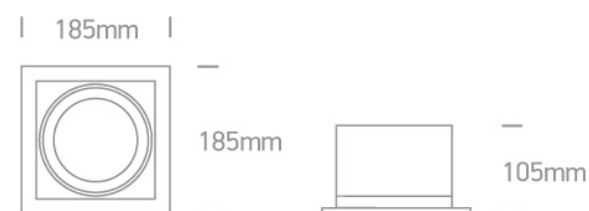

## 07 Downlights Adjustable LED&gt;The COB Box Type Shop Range

51130/B/C

30W COB LED Recessed adjustable downlight, COB square range, IP20.

Supplied with non-dimmable LED driver.

Complies with standard EN60598-1 and any other specific standards.

## Dimensions

Black

Material

Aluminium

Shape

Rectangular

Length

185mm

Width	185mm
Height	105mm
Cutout Hole Width	160mm
Cutout Hole Length	160mm
Recessed Ceiling	Yes
Depth Required	125mm
Indoor	Yes
Adjustable	2 Directions

## Packing Info

Box Length	20,5cm
Box Width	20,5cm
Box Height	12,5cm

Pcs/Carton

12

Завантажено з [mamadecor.ua](http://mamadecor.ua)

Barcode

5291889061144

HS Code