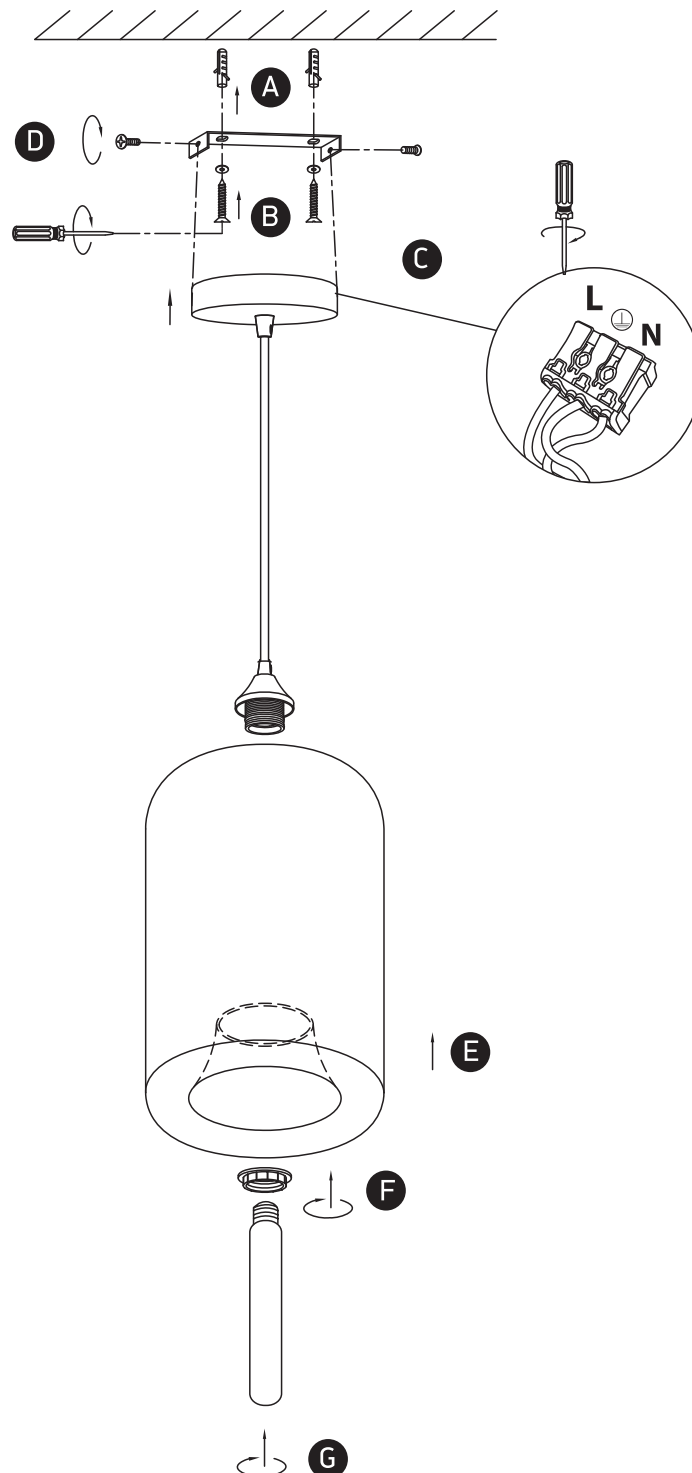

INSTALLATION MANUAL

63138

100-240V | E27 | 12W | IP20 | Metal + glass

Warnings:

1. Make sure that the product is installed properly before connecting to electricity.
2. Do not cover the fitting.
3. Maintenance and installation should only be carried out by a professional electrician.