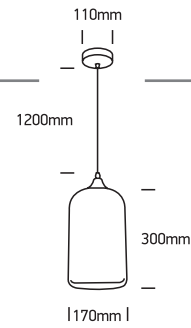

INSTALLATION MANUAL

63138

100-240V | E27 | 12W | IP20 | Metal + glass

Warnings:

1. Make sure that the product is installed properly before connecting to electricity.
2. Do not cover the fitting.
3. Maintenance and installation should only be carried out by a professional electrician.