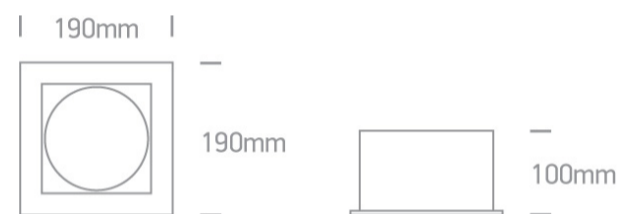

## 07 Downlights Adjustable LED&gt;The COB Box Type Shop Range

51120/W/W

20W COB LED Recessed adjustable downlight, COB square range, IP20.

Supplied with non-dimmable LED driver.

Complies with standard EN60598-1 and any other specific standards.

## Dimensions

White

Material

Aluminium

Shape

Rectangular

Length

190mm

|                    |              |
|--------------------|--------------|
| Width              | 190mm        |
| Height             | 100mm        |
| Cutout Hole Width  | 165mm        |
| Cutout Hole Length | 165mm        |
| Recessed Ceiling   | Yes          |
| Depth Required     | 140mm        |
| Indoor             | Yes          |
| Adjustable         | 2 Directions |

## Packing Info

|            |        |
|------------|--------|
| Box Length | 23cm   |
| Box Width  | 23cm   |
| Box Height | 17cm   |
| Box Weight | 1,29kg |

Pcs/Carton

12

Завантажено з [mamadecor.ua](http://mamadecor.ua)