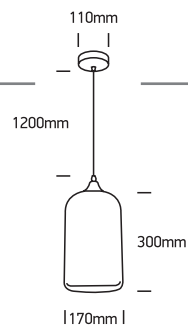

INSTALLATION MANUAL

63138

100-240V | E27 | 12W | IP20 | Metal + glass

Warnings:

1. Make sure that the product is installed properly before connecting to electricity.
2. Do not cover the fitting.
3. Maintenance and installation should only be carried out by a professional electrician.