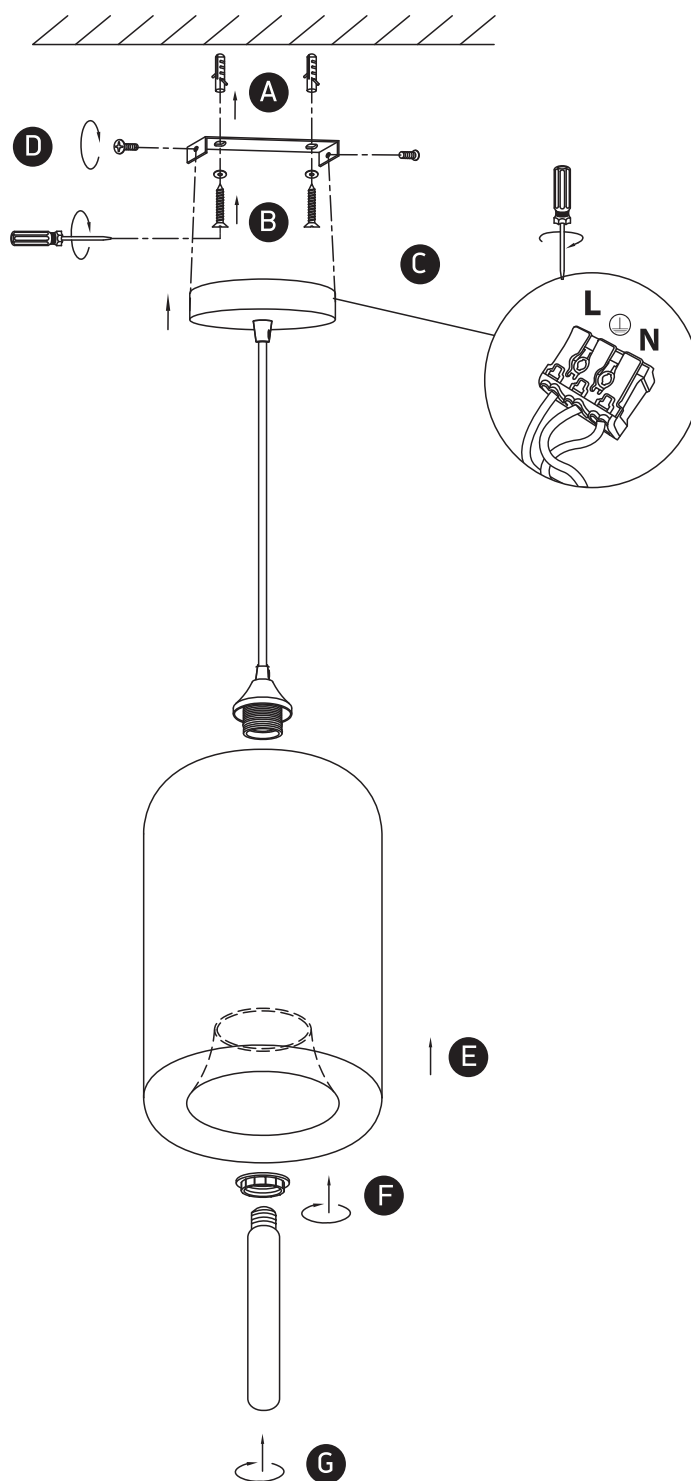

INSTALLATION MANUAL

63138

100-240V | E27 | 12W | IP20 | Metal + glass

Warnings:

1. Make sure that the product is installed properly before connecting to electricity.
2. Do not cover the fitting.
3. Maintenance and installation should only be carried out by a professional electrician.