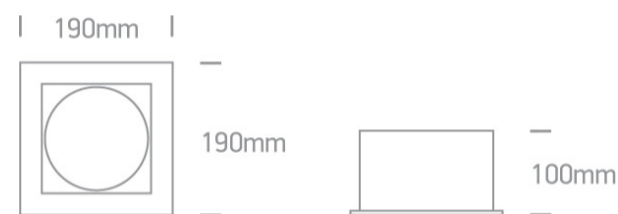

## 07 Downlights Adjustable LED&gt;The COB Box Type Shop Range

51120/G/W

20W COB LED Recessed adjustable downlight, COB square range, IP20.

Supplied with non-dimmable LED driver.

Complies with standard EN60598-1 and any other specific standards.

## Dimensions

Grey

Material

Aluminium

Shape

Rectangular

Length

190mm

Width	190mm
Height	100mm
Cutout Hole Width	165mm
Cutout Hole Length	165mm
Recessed Ceiling	Yes
Depth Required	140mm
Indoor	Yes
Adjustable	2 Directions

## Packing Info

Box Length	23cm
Box Width	23cm
Box Height	17cm
Box Weight	1,29kg

Pcs/Carton

12

Завантажено з [mamadecor.ua](http://mamadecor.ua)

Barcode

5291889041108

HS Code