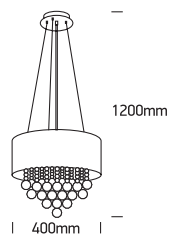

# INSTALLATION MANUAL

63134P

100-240V | E14 | 4x8W | IP20 | Fabric + glass

**Warnings:**

1. Make sure that the product is installed properly before connecting to electricity.
2. Do not cover the fitting.
3. Maintenance and installation should only be carried out by a professional electrician.