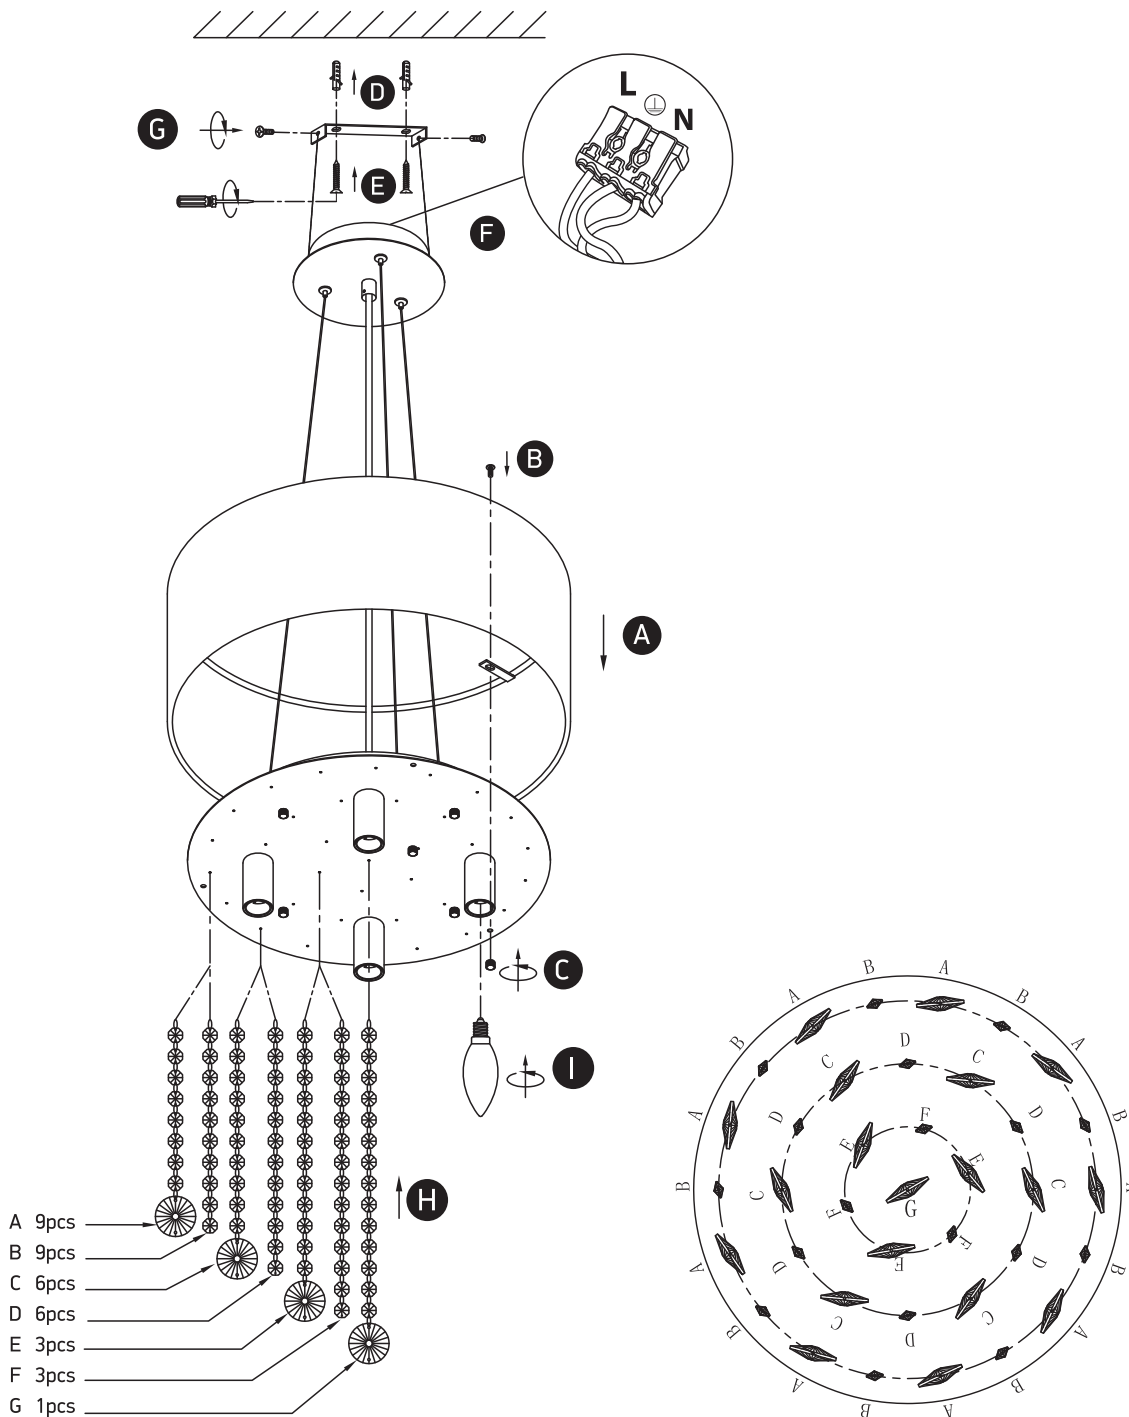

# INSTALLATION MANUAL

63134P

100-240V | E14 | 4x8W | IP20 | Fabric + glass

**Warnings:**

1. Make sure that the product is installed properly before connecting to electricity.
2. Do not cover the fitting.
3. Maintenance and installation should only be carried out by a professional electrician.