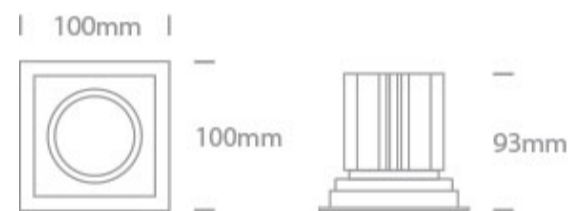

04 Recessed Spots Adjustable LED>The IP44 COB Shop & Hotel Range

51112E/W/W

12W LED Dark Light Recessed adjustable spot, IP44.

Requires 700mA driver.

Complies with standard EN60598-1 and any other specific standards.

Downloads

Dimensions

Gallery

Must be ordered separately

89015A

89015AT

Physical Specification

Item Group	04 Recessed Spots Adjustable LED
Family	The IP44 COB Shop & Hotel Range
Order Code	51112E/W/W
Colour	White
Material	Die Cast
Shape	Rectangular
Length	100mm
Width	100mm
Height	93mm
Cutout Hole Width	90mm
Cutout Hole Length	90mm
Recessed Ceiling	Yes
Depth Required	105mm
Indoor	Yes
Adjustable	2 Directions

Electrical Characteristics

Fitting

Input Type	Constant Current
Input Current	700mA
Safety Class	III
Power(Watts)	12W
IP Rating	IP44

Light Source	LED built in
LED Type	COB
LED Brand	Bridgelux
LED Number	1
Cable Length	40cm
F Mark	

Illumination Data

Colour Temperature	3000K
Lumen Output	1100lm
Light Efficiency	91,67lm/W
CRI	90
Beam Angle	40°
Illumination Diagram	
Dark Light	Yes

Packing Info

Box Length	10,5cm
Box Width	10,5cm
Box Height	10,5cm
Box Weight	0.374kg
Pcs/Carton	50
Barcode	5291889047339
HS Code	9405413990