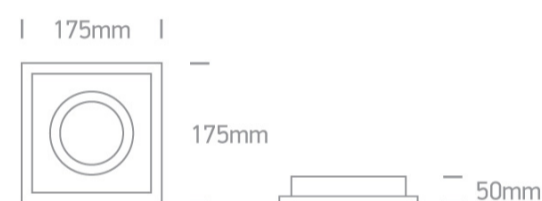

05 Downlights&gt;Adjustable R111 Shop Range Aluminium

51110N/W

Recessed adjustable R111 downlight shop range with GU10 lampholder.

Suitable for LED module

Complies with standard EN60598-1 and any other specific standards.

## Dimensions

White

Material

Aluminium

Shape

Rectangular

Length

175mm

Width	175mm
Height	50mm
Cutout Hole Width	165mm
Cutout Hole Length	165mm
Recessed Ceiling	Yes
Depth Required	160mm
Indoor	Yes
Adjustable	2 Directions

## Fitting

Safety Class	
Power(Watts)	75W
IP Rating	IP20
Light Source	Replaceable lamp
Lamp Holder	GU10
Number of Lamps	1
Cable Length	15cm