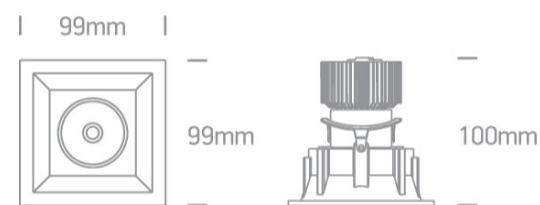

04 Recessed Spots Adjustable LED>Moving Inner Cylinder Range

51110C/W/W

10W COB LED Adjustable Dark Light recessed spot IP20.

Complete with 500mA driver.

Complies with standard EN60598-1 and any other specific standards.

Downloads

Dimensions

Gallery

Physical Specification

Product Type

Item Group

Family

Order Code

Aluminium

Rectangular

| | |
|--------------------|--------------|
| Length | 99mm |
| Width | 99mm |
| Height | 100mm |
| Cutout Hole Width | 85mm |
| Cutout Hole Length | 85mm |
| Recessed Ceiling | Yes |
| Depth Required | 120mm |
| Indoor | Yes |
| Adjustable | 2 Directions |

| | |
|------------|---------------|
| Box Length | 11,5cm |
| Box Width | 11,5cm |
| Box Height | 14cm |
| Box Weight | 0,465Kg |
| Pcs/Carton | 36 |
| Barcode | 5291889046691 |
| HS Code | 9405409900 |