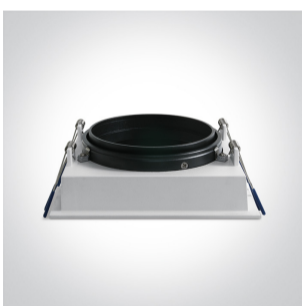

05 Downlights>The R111 Shop Range Die cast

51110AD/B

Recessed adjustable Dark light R111 downlight with GU10 lampholder.

Complies with standard EN60598-1 and any other specific standards.

Downloads

Dimensions

Gallery

Physical Specification

Item Group

05 Downlights

Family

The R111 Shop Range Die cast

Order Code

51110AD/B

Colour

Black

Material

Die Cast

Shape

Rectangular

Length

170mm

Width	170mm
Height	52mm
Cutout Hole Diameter	155mm
Recessed Ceiling	Yes
Depth Required	150mm
Indoor	Yes
Adjustable	2 Directions

Electrical Characteristics

Gear	No
------	----

Fitting + Driver

Input Voltage	100-240V
50 Hz	Yes
60 Hz	Yes
Safety Class	
Power(Watts)	75W
IP Rating	IP20
Light Source	Replaceable lamp
Lamp Holder	GU10
Number of Lamps	1
Dimmable	N/A
Cable Length	20cm
F Mark	