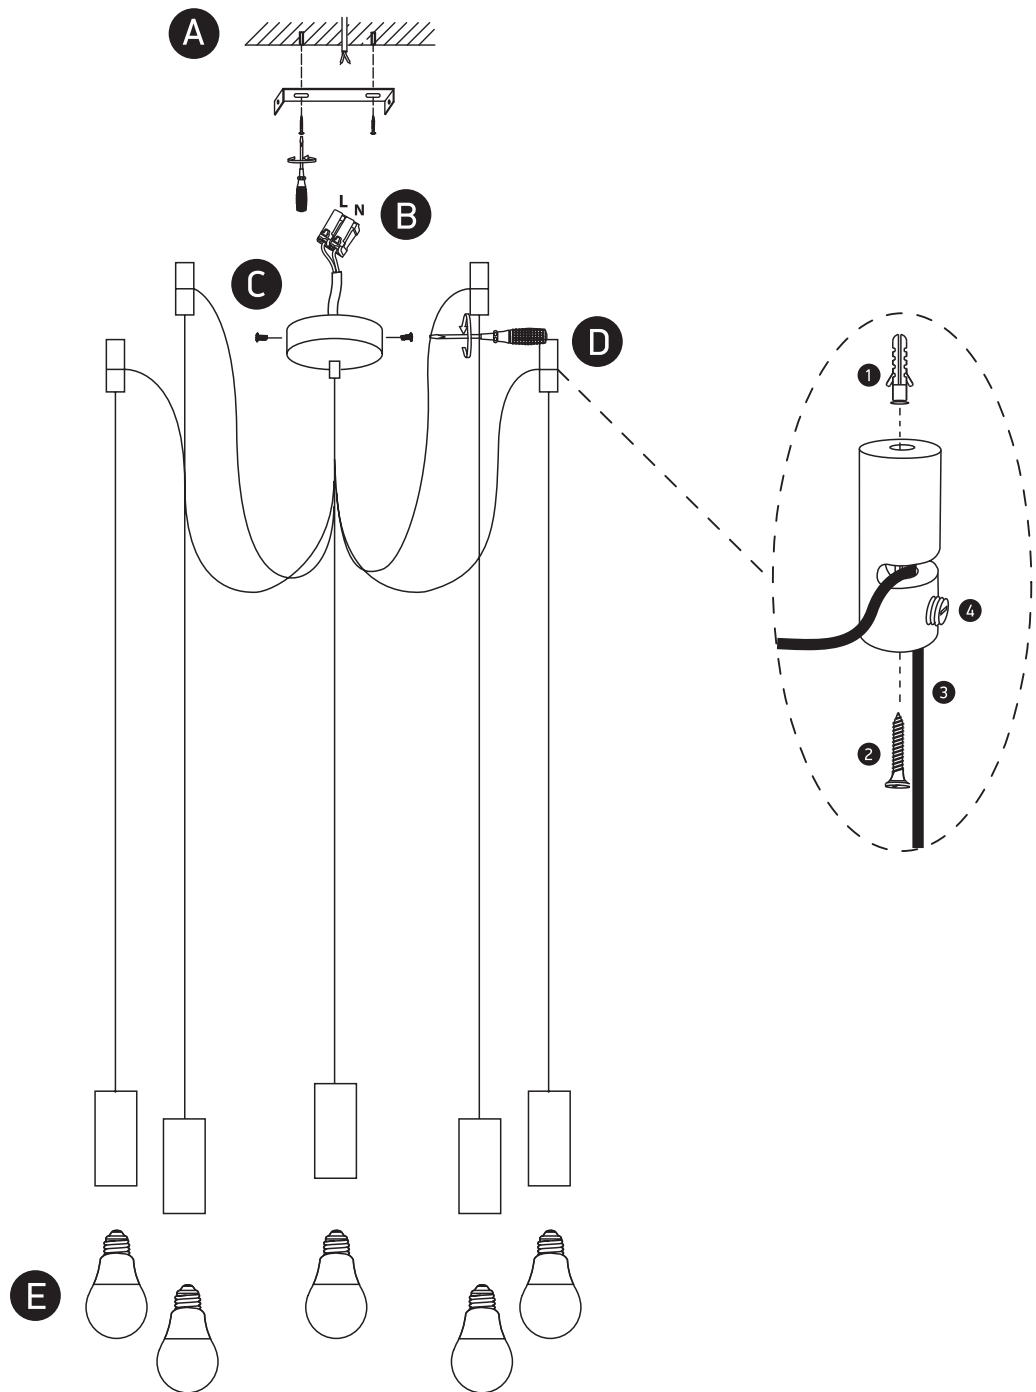

INSTALLATION MANUAL

63124C

100-240V | E27 | 5x20W | IP20 | Aluminium

one
LIGHT

Warnings:

1. Fix the base on the ceiling.
2. Make sure that the product is installed properly before connecting to electricity.
3. Connect the AC power cable to the driver's cable as shown in the above diagram.
4. Do not cover the fitting.
5. Maintenance and installation should only be carried out by a professional electrician.