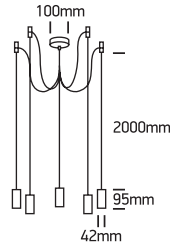

INSTALLATION MANUAL

63124C

100-240V | E27 | 5x20W | IP20 | Aluminium

one
LIGHT

Warnings:

1. Fix the base on the ceiling.
2. Make sure that the product is installed properly before connecting to electricity.
3. Connect the AC power cable to the driver's cable as shown in the above diagram.
4. Do not cover the fitting.
5. Maintenance and installation should only be carried out by a professional electrician.