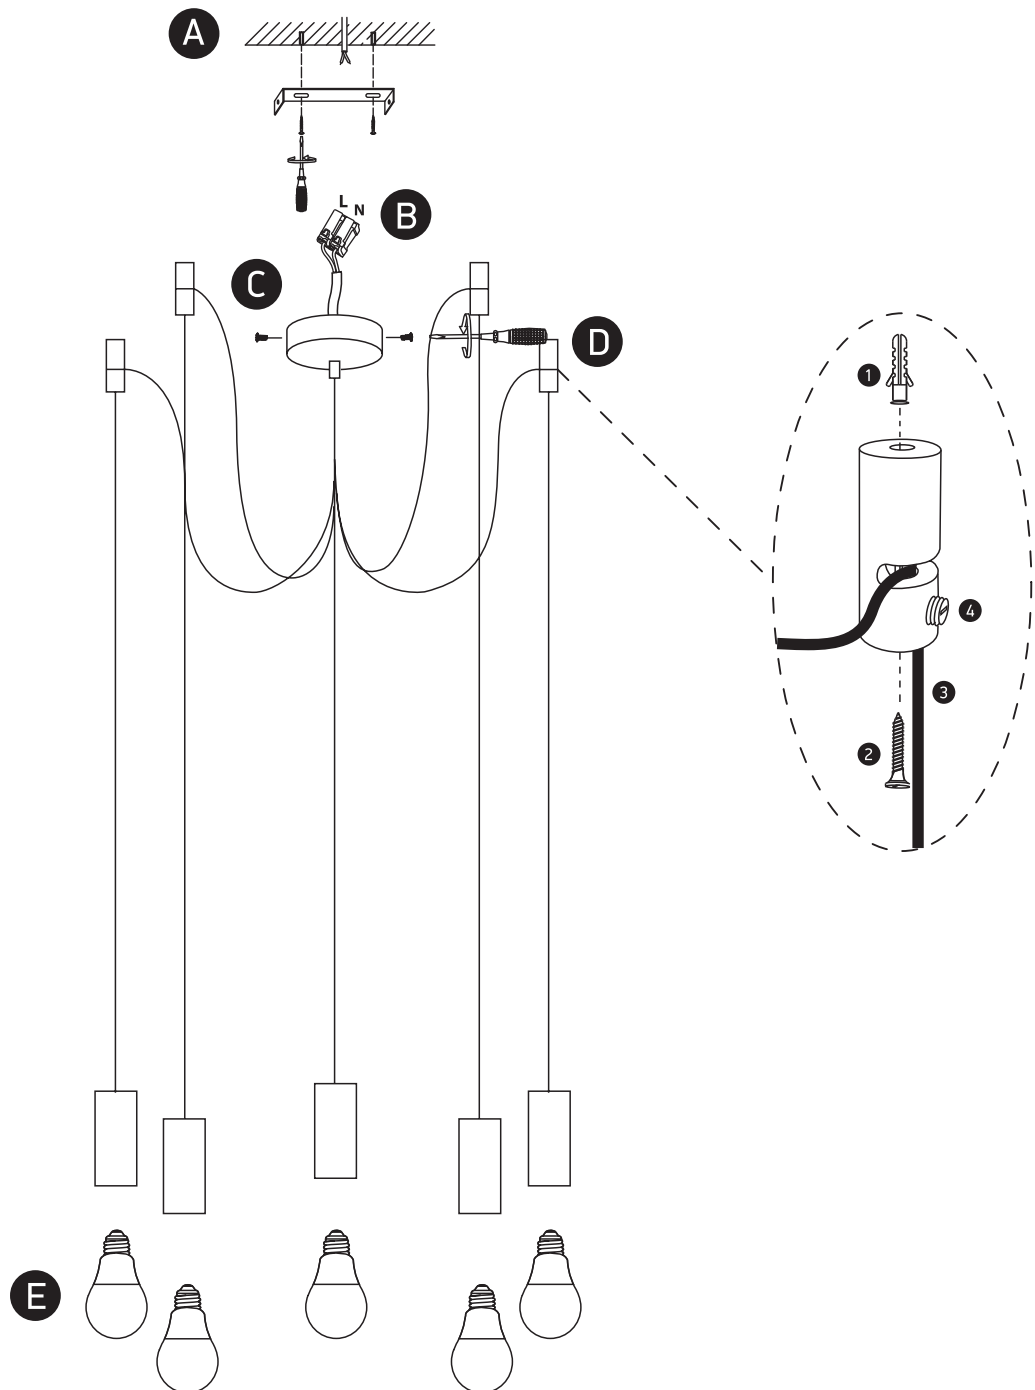

## 63124C

100-240V | E27 | 5x20W | IP20 | Aluminium

**one**  
LIGHT

### Warnings:

1. Fix the base on the ceiling.
2. Make sure that the product is installed properly before connecting to electricity.
3. Connect the AC power cable to the driver's cable as shown in the above diagram.
4. Do not cover the fitting.
5. Maintenance and installation should only be carried out by a professional electrician.