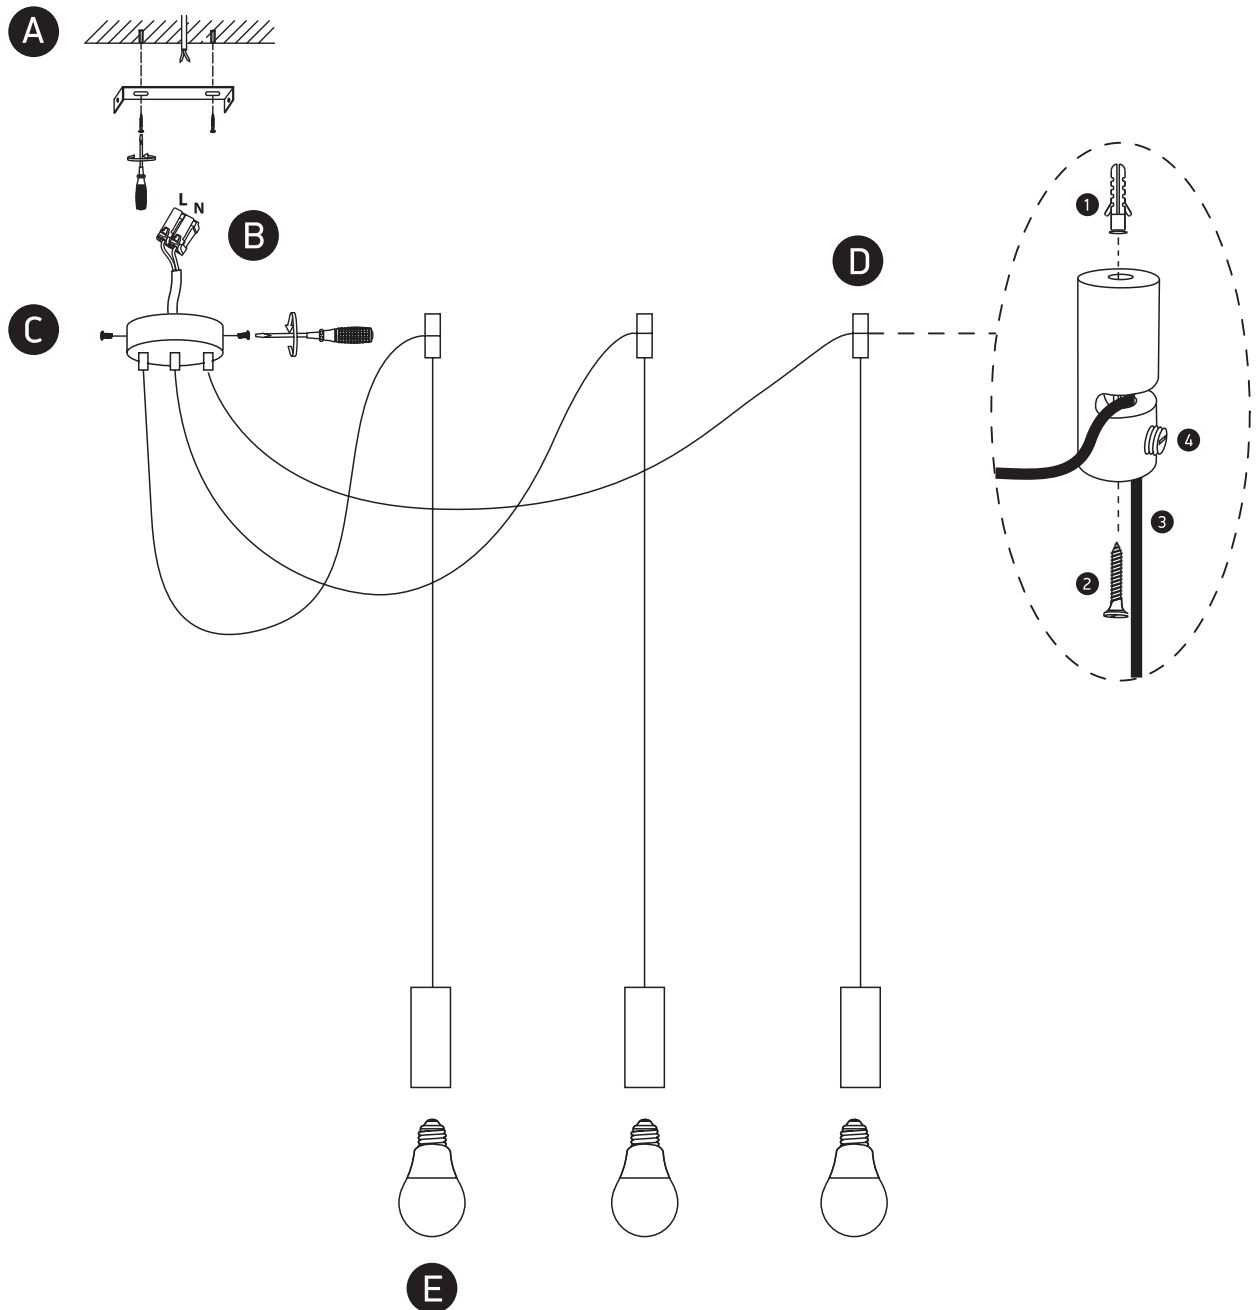

INSTALLATION MANUAL

63124B

100-240V | E27 | 3x20W | IP20 | Aluminium

one
LIGHT

Warnings:

1. Fix the base on the ceiling.
2. Make sure that the product is installed properly before connecting to electricity.
3. Connect the AC power cable to the driver's cable as shown in the above diagram.
4. Do not cover the fitting.
5. Maintenance and installation should only be carried out by a professional electrician.