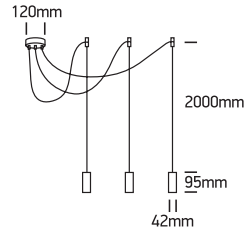

INSTALLATION MANUAL

63124B

100-240V | E27 | 3x20W | IP20 | Aluminium

one
LIGHT

Warnings:

1. Fix the base on the ceiling.
2. Make sure that the product is installed properly before connecting to electricity.
3. Connect the AC power cable to the driver's cable as shown in the above diagram.
4. Do not cover the fitting.
5. Maintenance and installation should only be carried out by a professional electrician.