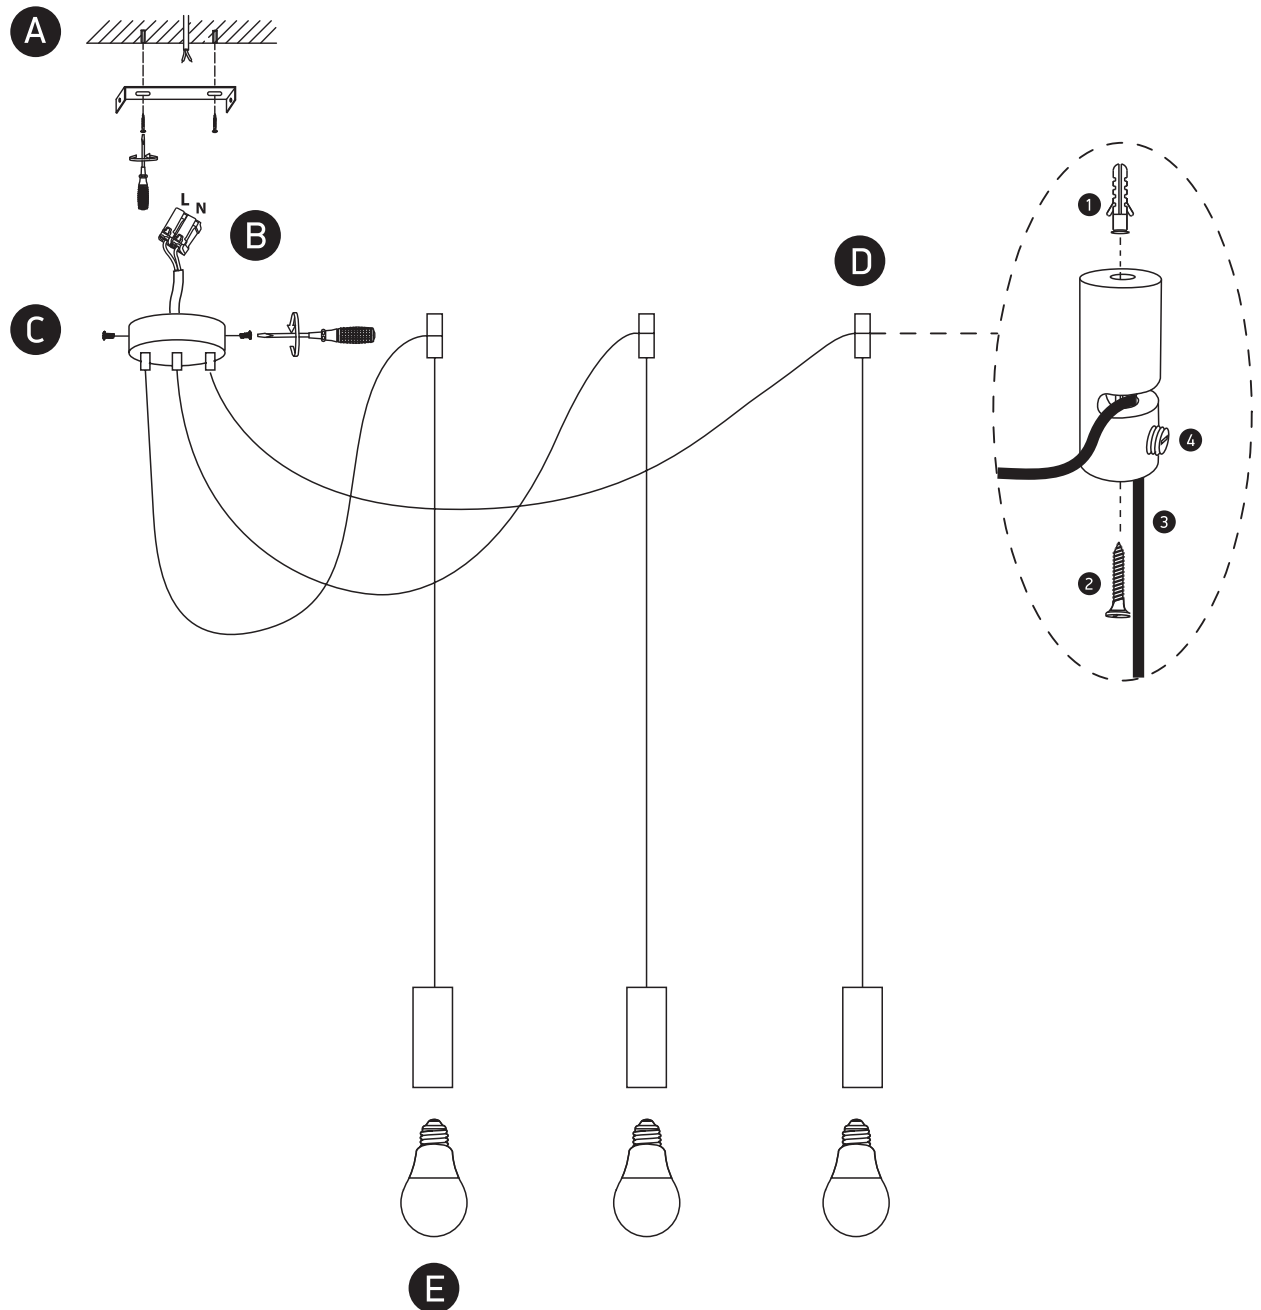

## 63124B

100-240V | E27 | 3x20W | IP20 | Aluminium

**one**  
LIGHT

### Warnings:

1. Fix the base on the ceiling.
2. Make sure that the product is installed properly before connecting to electricity.
3. Connect the AC power cable to the driver's cable as shown in the above diagram.
4. Do not cover the fitting.
5. Maintenance and installation should only be carried out by a professional electrician.