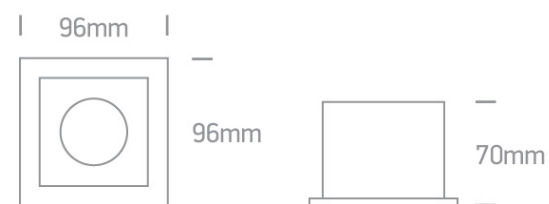

03 Recessed Spots Adjustable>The Dark Light Range Metal

51105TA/W

Dark Light Recessed Square adjustable MR16 Swivel spot with GU10 lampholder.

Complies with standard EN60598-1 and any other specific standards.

Downloads

Dimensions

Gallery

Physical Specification

Item Group

03 Recessed Spots Adjustable

Family

The Dark Light Range Metal

Length

96mm

Width	96mm
Height	70mm
Cutout Hole Width	80mm
Cutout Hole Length	80mm
Recessed Ceiling	Yes
Depth Required	150mm
Indoor	Yes
Adjustable	1 Direction

Electrical Characteristics

Gear	No
Fitting + Driver	
Input Voltage	100-240V
50 Hz	Yes
60 Hz	Yes
Safety Class	
Power(Watts)	10W
IP Rating	IP20
Light Source	Replaceable lamp
Lamp Holder	GU10
Number of Lamps	1
Dimmable	N/A
Cable Length	15cm
F Mark	

Illumination Data

Illumination Diagram	
Dark Light	Yes

Box Length	10,5cm
Box Width	10,5cm
Box Height	9,5cm
Box Weight	0,340kg
Pcs/Carton	36
Barcode	5291889052548
HS Code	9405409900

Certification & Warranty