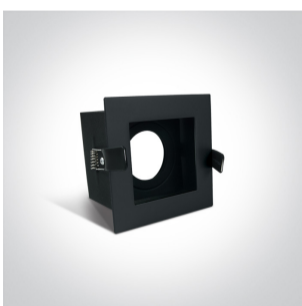

Gallery

Physical Specification

Item Group

03 Recessed Spots Adjustable

Family

The Dark Light Range Metal

Order Code

51105TA/B

Colour

Black

Material

Metal

Shape

Rectangular

Length

96mm