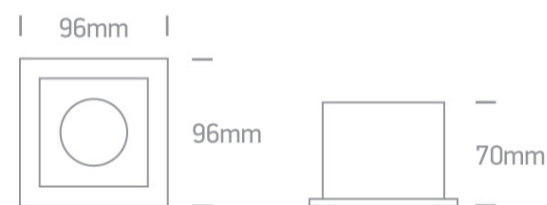

03 Recessed Spots Adjustable&gt;The Dark Light Range Metal

51105TA/B

Dark Light Recessed Square adjustable MR16 Swivel spot with GU10 lampholder.

Complies with standard EN60598-1 and any other specific standards.

## Dimensions

Black

Material

Metal

Shape

Rectangular

Length

96mm

Width	96mm
Height	70mm
Cutout Hole Width	80mm
Cutout Hole Length	80mm
Recessed Ceiling	Yes
Depth Required	150mm
Indoor	Yes
Adjustable	1 Direction

## Illumination Data

Illumination Diagram	
Dark Light	Yes

Box Length	10,5cm
Box Width	10,5cm
Box Height	9,5cm
Box Weight	0,340kg
Pcs/Carton	36
Barcode	5291889052562
HS Code	9405409900