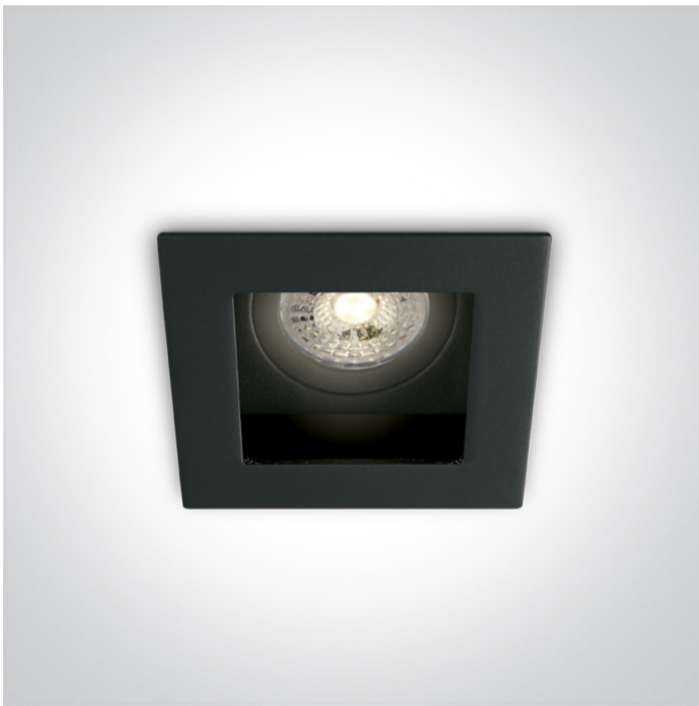

03 Recessed Spots Adjustable&gt;The Dark Light Range Metal

51105TA/B

Dark Light Recessed Square adjustable MR16 Swivel spot with GU10 lampholder.

Complies with standard EN60598-1 and any other specific standards.

## Physical Specification

Item Group

03 Recessed Spots Adjustable

Family

The Dark Light Range Metal

Order Code

51105TA/B

Colour

Black

Material

Metal

Shape

Rectangular

Length

96mm

Width	96mm
Height	70mm
Cutout Hole Width	80mm
Cutout Hole Length	80mm
Recessed Ceiling	Yes
Depth Required	150mm
Indoor	Yes
Adjustable	1 Direction