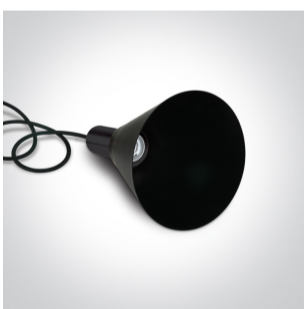

Gallery

Physical Specification

Item Group

New 2021 Edition 3

Family

Pendants

Order Code

63122/B

Colour

Black

Material

Aluminium

Shape

Circular

Height

228mm