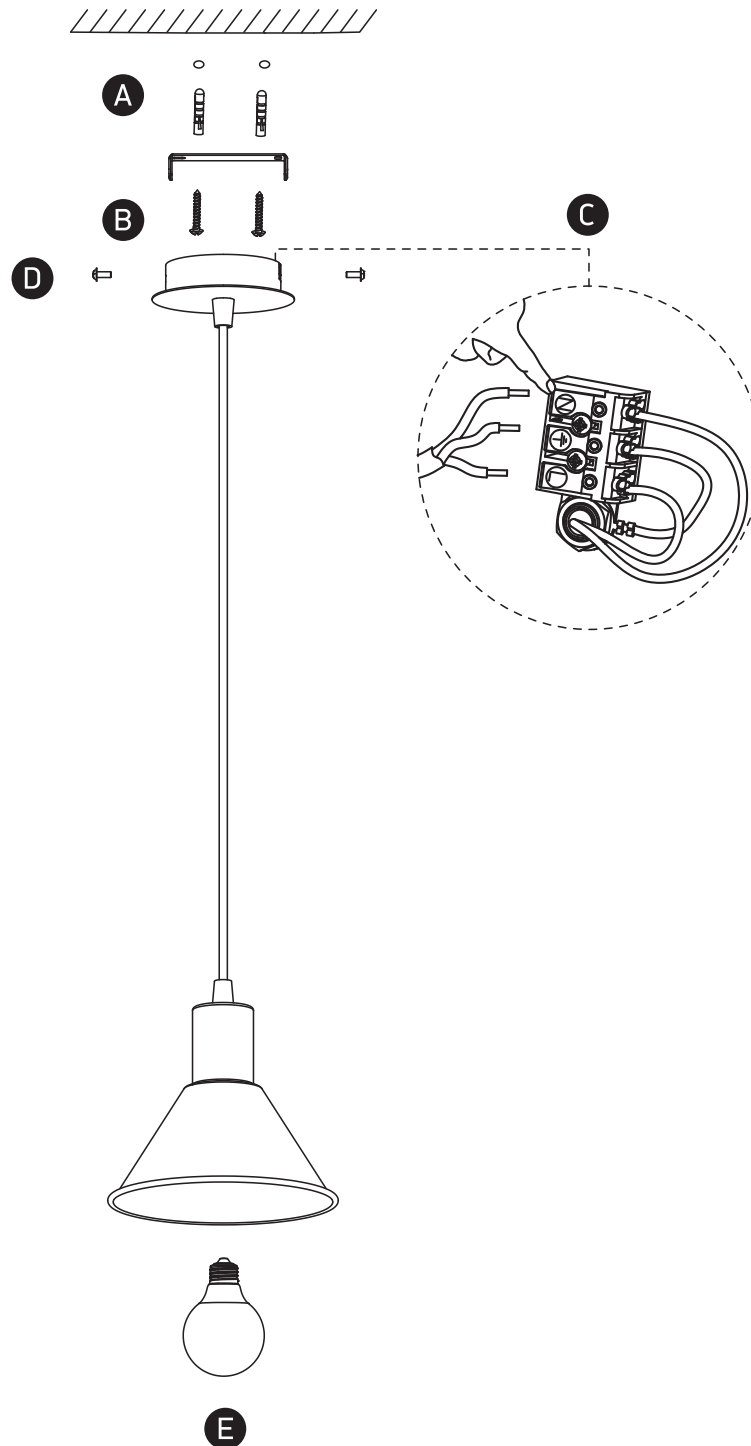

# INSTALLATION MANUAL

63118

100-240V | E27 | 10W | IP20 | Steel