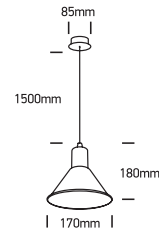

# INSTALLATION MANUAL

63118

100-240V | E27 | 10W | IP20 | Steel