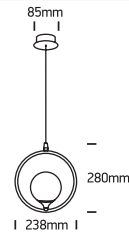

INSTALLATION MANUAL

63116

100-240V | G9 | 9W | IP20 | Steel

Warnings:

1. Make sure that the product is installed properly before connecting to electricity.
2. Do not cover the fitting.
3. Maintenance and installation should only be carried out by a professional electrician.