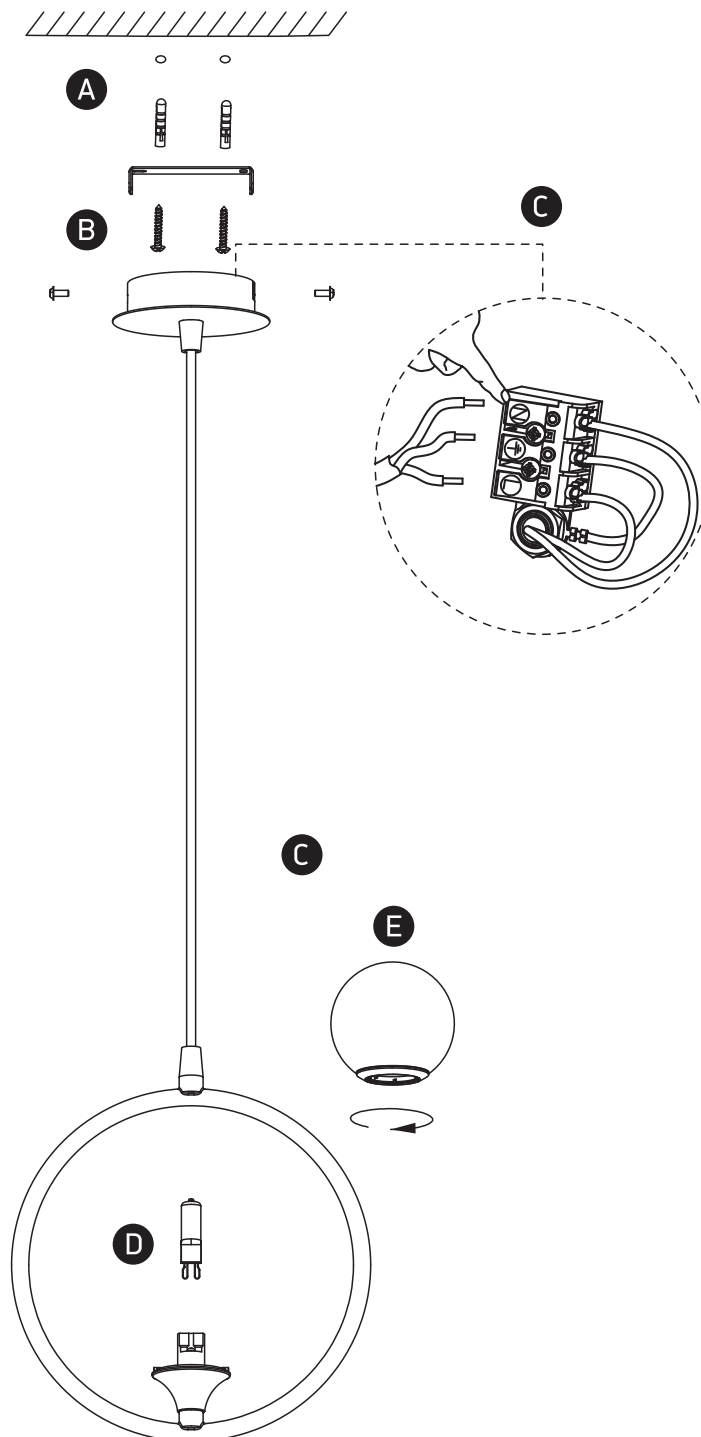

INSTALLATION MANUAL

63116

100-240V | G9 | 9W | IP20 | Steel

Warnings:

1. Make sure that the product is installed properly before connecting to electricity.
2. Do not cover the fitting.
3. Maintenance and installation should only be carried out by a professional electrician.