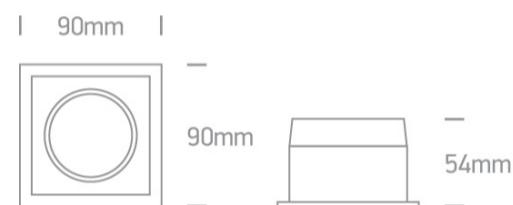

03 Recessed Spots Adjustable>The Dark Light Square Spots Die cast

51105D/G

Dark Light Recessed Square adjustable MR16 spot with GU5.3 lampholder.

Complies with standard EN60598-1 and any other specific standards.

Downloads

Dimensions

Gallery

Physical Specification

Item Group

03 Recessed Spots Adjustable

Family

The Dark Light Square Spots Die cast

Length

90mm

Width	90mm
Height	54mm
Cutout Hole Width	80mm
Cutout Hole Length	80mm
Recessed Ceiling	Yes
Depth Required	85mm
Indoor	Yes
Adjustable	1 Direction

Electrical Characteristics

Fitting

Input Type	Constant Voltage
Input Voltage	12V AC/DC
Safety Class	
Power(Watts)	50W
IP Rating	IP20
Light Source	Replaceable lamp
Lamp Holder	GU5.3
Number of Lamps	1
Cable Length	40cm

Illumination Data

Illumination Diagram	
Dark Light	Yes

Packing Info

Box Length	10,5cm
Box Width	7cm
Box Height	9,5cm

Box Weight

0,180kg

[Завантажено з mamadecor.ua](http://mamadecor.ua)

Pcs/Carton