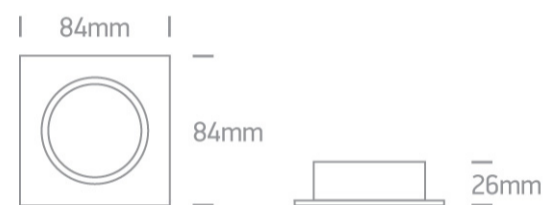

03 Recessed Spots Adjustable>The Square Clip In Range Aluminium

51105B1/W

Semi Dark Light Tube Range Recessed adjustable MR16 spot with GU10 lampholder.

Complies with standard EN60598-1 and any other specific standards.

Downloads

Dimensions

Gallery

Physical Specification

Item Group

03 Recessed Spots Adjustable

Family

The Square Clip In Range Aluminium

Length

84mm

Width	84mm
Height	26mm
Cutout Hole Diameter	72mm
Recessed Ceiling	Yes
Depth Required	120mm
Indoor	Yes
Adjustable	1 Direction

Electrical Characteristics

Gear	No
------	----

Fitting + Driver

Input Voltage	100-240V
50 Hz	Yes
60 Hz	Yes
Safety Class	
Power(Watts)	50W
IP Rating	IP20
Light Source	Replaceable lamp
Lamp Holder	GU10
Number of Lamps	1
Dimmable	N/A
Cable Length	15cm
F Mark	

Illumination Data

Illumination Diagram	
----------------------	---

Packing Info

Box Length	12cm
------------	------

Box Width	5cm
Box Height	9cm
Box Weight	0,165kg
Pcs/Carton	50
Barcode	5291889048466
HS Code	9405409900