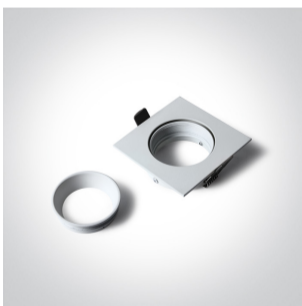

03 Recessed Spots Adjustable>The Square Clip In Range Aluminium

51105B1/W

Semi Dark Light Tube Range Recessed adjustable MR16 spot with GU10 lampholder.

Complies with standard EN60598-1 and any other specific standards.

Downloads

Dimensions

Gallery

Physical Specification

Item Group

03 Recessed Spots Adjustable

Family

The Square Clip In Range Aluminium

Order Code

51105B1/W

Colour

White

Material

Aluminium

Shape

Rectangular

Length

84mm

Width	84mm
Height	26mm
Cutout Hole Diameter	72mm
Recessed Ceiling	Yes
Depth Required	120mm
Indoor	Yes
Adjustable	1 Direction

Electrical Characteristics

Gear	No
------	----

Fitting + Driver

Input Voltage	100-240V
50 Hz	Yes
60 Hz	Yes
Safety Class	
Power(Watts)	50W
IP Rating	IP20
Light Source	Replaceable lamp
Lamp Holder	GU10
Number of Lamps	1
Dimmable	N/A
Cable Length	15cm
F Mark	