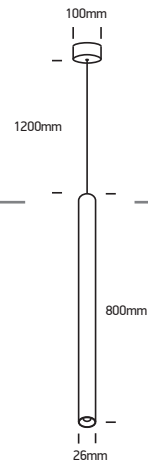

INSTALLATION MANUAL

63108B

ecolight

230V | COB LED | 6W | IP20 | Die cast
Complete with 700mA driver.

80
CRI

Warnings:

1. Make sure that the product is installed properly before connecting to electricity.
2. Do not cover the fitting.
3. Maintenance and installation should only be carried out by a professional electrician.