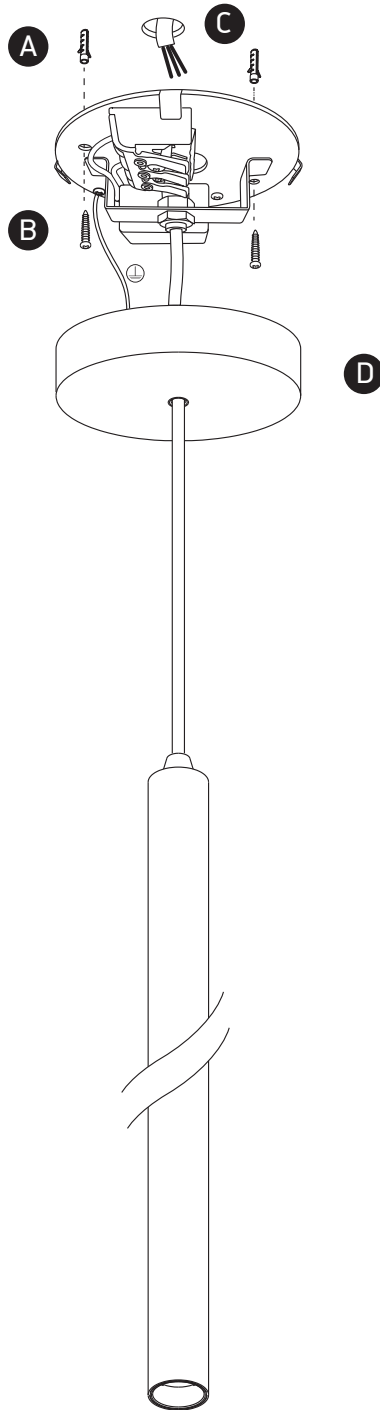

INSTALLATION MANUAL

63108B

ecolight

230V | COB LED | 6W | IP20 | Die cast
Complete with 700mA driver.

80
CRI

Warnings:

1. Make sure that the product is installed properly before connecting to electricity.
2. Do not cover the fitting.
3. Maintenance and installation should only be carried out by a professional electrician.