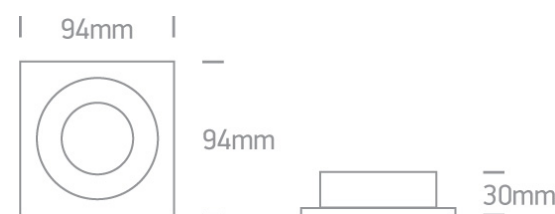

New 2022 Edition 2>Recessed Spots Adjustable

51105ABG/B

Recessed adjustable MR16 spot with GU10 lamp holder.

Complies with standard EN60598-1 and any other specific standards.

Downloads

Dimensions

Physical Specification

Item Group	New 2022 Edition 2
Family	Recessed Spots Adjustable
Order Code	51105ABG/B
Colour	Black
Material	Aluminium
Shape	Rectangular
Length	94mm
Width	94mm
Height	30mm
Cutout Hole Diameter	80mm
Recessed Ceiling	Yes
Depth Required	100mm

Indoor

Yes

Завантажено з mamadecor.ua

Adjustable

2 Directions

Electrical Characteristics

Gear

No