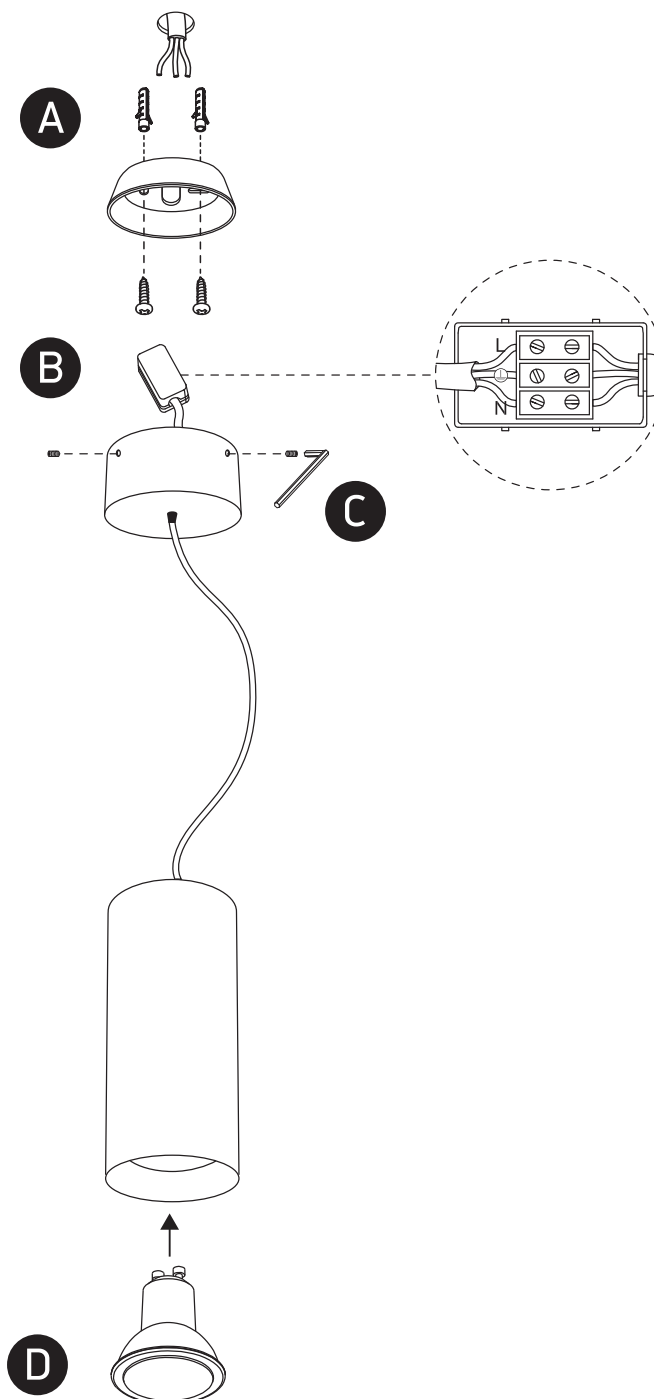

INSTALLATION MANUAL

63105N

100-240V | MR16 | GU10 | 10W | IP20 | Aluminium

130cm

Warnings:

1. Make sure that the product is installed properly before connecting to electricity.
2. Do not cover the fitting.
3. Maintenance and installation should only be carried out by a professional electrician.