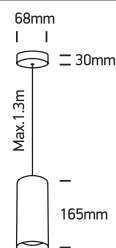

INSTALLATION MANUAL

63105N

100-240V | MR16 | GU10 | 10W | IP20 | Aluminium

130cm

Warnings:

1. Make sure that the product is installed properly before connecting to electricity.
2. Do not cover the fitting.
3. Maintenance and installation should only be carried out by a professional electrician.