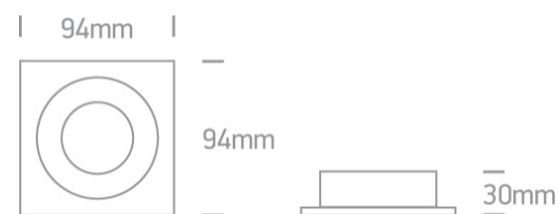

## 03 Recessed Spots Adjustable &gt; The Dual Ring Range Square

51105AB/AL

Recessed adjustable MR16 spot with GU5.3 lampholder.

Complies with standard EN60598-1 and any other specific standards.

## Dimensions

## Physical Specification

Item Group	03 Recessed Spots Adjustable
Family	The Dual Ring Range Square
Order Code	51105AB/AL
Colour	Aluminium
Material	Aluminium
Shape	Rectangular
Length	94mm
Width	94mm
Height	30mm
Cutout Hole Diameter	80mm
Recessed Ceiling	Yes
Depth Required	75mm

## Packing Info

Box Length

12,5cm

Box Width

5cm

Box Height

10cm

Box Weight