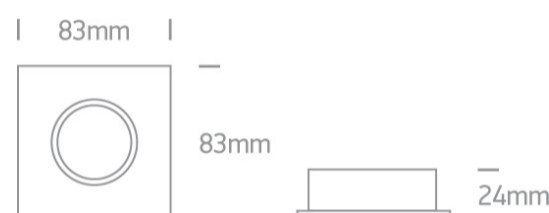

03 Recessed Spots Adjustable>The Classic Square Die cast

51105/C

Recessed adjustable MR16 spot with GU5.3 lampholder.

Complies with standard EN60598-1 and any other specific standards.

Downloads

Dimensions

Physical Specification

Item Group	03 Recessed Spots Adjustable
Family	The Classic Square Die cast
Order Code	51105/C
Colour	Chrome
Material	Die Cast
Shape	Rectangular
Length	83mm
Width	83mm
Height	24mm
Cutout Hole Diameter	75mm
Recessed Ceiling	Yes
Depth Required	65mm

Indoor

Yes

Завантажено з mamadecor.ua

Adjustable

1 Direction

Electrical Characteristics

Fitting

Input Type

Illumination Data

Illumination Diagram

Packing Info

Box Length

10cm

Box Width

8,5cm

Box Height