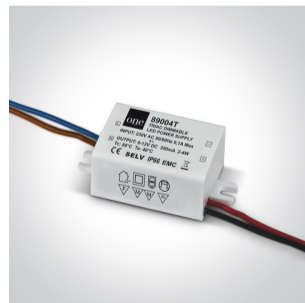

04 Recessed Spots Adjustable LED>The 3x1W Square Spots Aluminium

51103L/W/15

3W LED adjustable recessed spot, IP20.

Requires 350mA driver.

Complies with standard EN60598-1 and any other specific standards.

Downloads

Dimensions

Gallery

Must be ordered separately

89004

89004T

Physical Specification

Item Group	04 Recessed Spots Adjustable LED
Family	The 3x1W Square Spots Aluminium
Order Code	51103L/W/15
Colour	Aluminium
Material	Natural Aluminium
Shape	Rectangular
Length	80mm
Width	80mm
Height	40mm
Cutout Hole Diameter	70mm
Recessed Ceiling	Yes
Depth Required	50mm
Indoor	Yes
Adjustable	1 Direction

Electrical Characteristics

Fitting

Input Type	Constant Current
Input Current	350mA
Safety Class	
Power(Watts)	3W
IP Rating	IP20
Light Source	LED built in
LED Number	3
Cable Length	40cm
F Mark	

Illumination Data