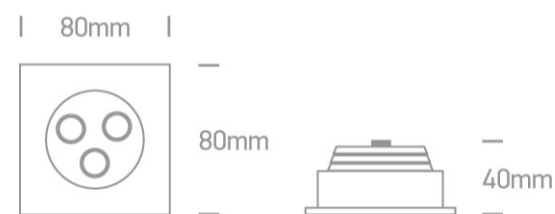

04 Recessed Spots Adjustable LED>The 3x1W Square Spots Aluminium

51103L/W/15

3W LED adjustable recessed spot, IP20.

Requires 350mA driver.

Complies with standard EN60598-1 and any other specific standards.

Downloads

Dimensions

Gallery

Must be ordered separately

89004

89004T

Physical Specification

Item Group	04 Recessed Spots Adjustable LED
Family	The 3x1W Square Spots Aluminium
Order Code	51103L/W/15
Colour	Aluminium
Material	Natural Aluminium
Shape	Rectangular
Length	80mm
Width	80mm
Height	40mm
Cutout Hole Diameter	70mm
Recessed Ceiling	Yes
Depth Required	50mm
Indoor	Yes
Adjustable	1 Direction

Electrical Characteristics

Fitting

Input Type	Constant Current
Input Current	350mA
Safety Class	
Power(Watts)	3W
IP Rating	IP20
Light Source	LED built in
LED Number	3
Cable Length	40cm
F Mark	

Illumination Data

Colour Temperature	3000K
Lumen Output	135lm
Light Efficiency	45lm/W
Beam Angle	35°
Illumination Diagram	

3000K

135lm

45lm/W

35°

Packing Info

Pcs/Carton	60
Barcode	5291889019442
HS Code	9405409900

60