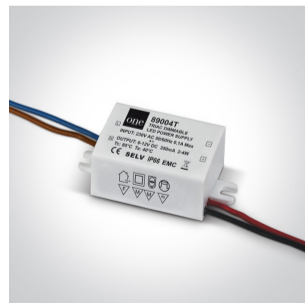

04 Recessed Spots Adjustable LED>The 3x1W Square Spots Aluminium

51103L/D/15

3W LED adjustable recessed spot, IP20.

Requires 350mA driver.

Complies with standard EN60598-1 and any other specific standards.

Downloads

Dimensions

Gallery

Must be ordered separately

89004

89004T

Physical Specification

| | |
|----------------------|----------------------------------|
| Item Group | 04 Recessed Spots Adjustable LED |
| Family | The 3x1W Square Spots Aluminium |
| Order Code | 51103L/D/15 |
| Colour | Aluminium |
| Material | Natural Aluminium |
| Shape | Rectangular |
| Length | 80mm |
| Width | 80mm |
| Height | 40mm |
| Cutout Hole Diameter | 70mm |
| Recessed Ceiling | Yes |
| Depth Required | 50mm |
| Indoor | Yes |
| Adjustable | 1 Direction |

Electrical Characteristics

Fitting

| | |
|---------------|---|
| Input Type | Constant Current |
| Input Current | 350mA |
| Safety Class |  |
| Power(Watts) | 3W |
| IP Rating | IP20 |
| Light Source | LED built in |
| LED Number | 3 |
| Cable Length | 40cm |
| F Mark |  |