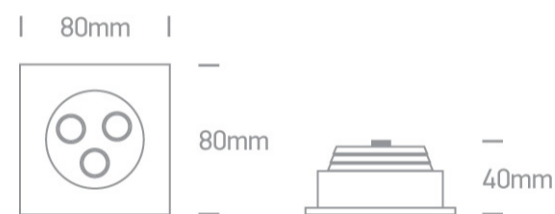

04 Recessed Spots Adjustable LED>The 3x1W Square Spots Aluminium

51103L/D/15

3W LED adjustable recessed spot, IP20.

Requires 350mA driver.

Complies with standard EN60598-1 and any other specific standards.

Downloads

Dimensions

Gallery

Must be ordered separately

89004

89004T

Physical Specification

| | |
|----------------------|----------------------------------|
| Item Group | 04 Recessed Spots Adjustable LED |
| Family | The 3x1W Square Spots Aluminium |
| Order Code | 51103L/D/15 |
| Colour | Aluminium |
| Material | Natural Aluminium |
| Shape | Rectangular |
| Length | 80mm |
| Width | 80mm |
| Height | 40mm |
| Cutout Hole Diameter | 70mm |
| Recessed Ceiling | Yes |
| Depth Required | 50mm |
| Indoor | Yes |
| Adjustable | 1 Direction |

Electrical Characteristics

Fitting

| | |
|---------------|---|
| Input Type | Constant Current |
| Input Current | 350mA |
| Safety Class |  |
| Power(Watts) | 3W |
| IP Rating | IP20 |
| Light Source | LED built in |
| LED Number | 3 |
| Cable Length | 40cm |
| F Mark |  |

Illumination Data

| |
|----------------------|
| Colour Temperature |
| Lumen Output |
| Light Efficiency |
| Beam Angle |
| Illumination Diagram |

6000K

180lm

60lm/W

15°

Packing Info

| |
|------------|
| Pcs/Carton |
| Barcode |
| HS Code |