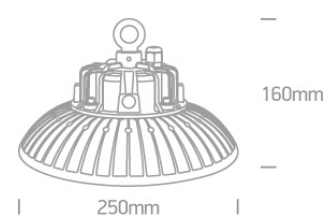

21 Industrial &amp; Floodlights&gt;The Industrial IP65 LED UFO Range Aluminium

**63100N/C**

100W SMD LED Industrial High Bay, IP65.

Supplied with non-dimmable LED driver.

Complies with standard EN60598-1 and any other specific standards.

## Dimensions

Black

Material

Aluminium

Shape

Circular

Height

160mm

|                   |       |
|-------------------|-------|
| Diameter          | 250mm |
| Surface Ceiling   | Yes   |
| Surface Wall      | Yes   |
| Suspended Ceiling | Yes   |
| Indoor            | Yes   |
| Outdoor           | Yes   |
| Adjustable        | No    |