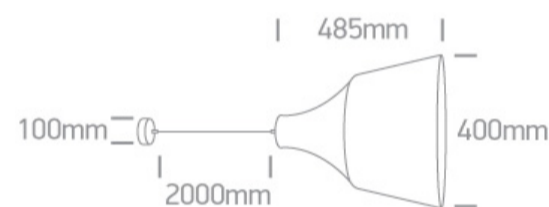

17 Pendants>Retro Pendants

63072A/CU

20W E27 pendant with shade.

Complies with standard EN60598-1 and any other specific standards.

Downloads

Dimensions

Physical Specification

Item Group	17 Pendants
Family	Retro Pendants
Order Code	63072A/CU
Colour	Copper
Material	Aluminium
Shape	Circular
Height	485mm
Diameter	400mm
Suspended Ceiling	Yes
Indoor	Yes
Adjustable	No