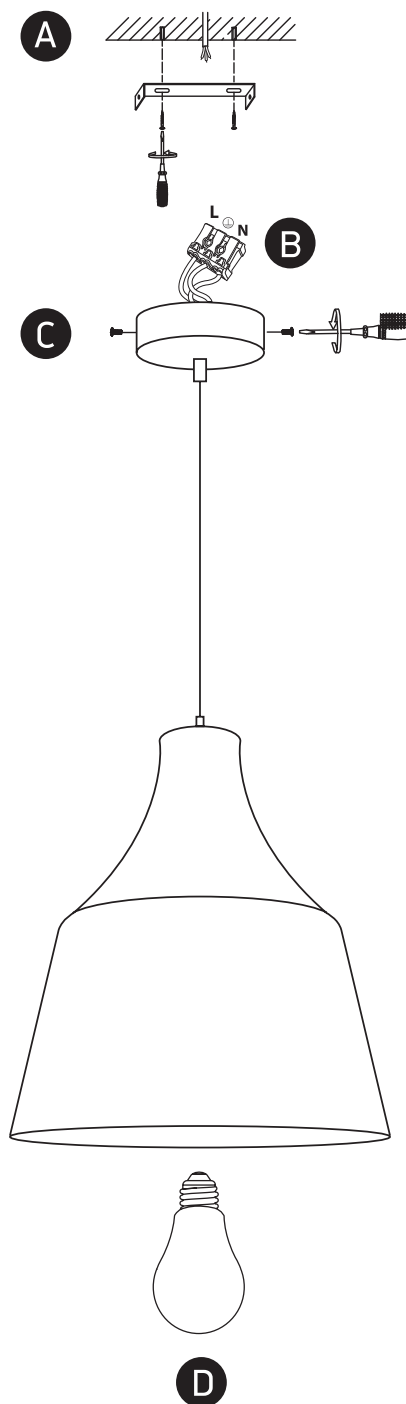

## 63072A

100-240V | E27 | 20W | IP20 | Aluminium

### Warnings:

1. Fix the base on the ceiling.
2. Make sure that the product is installed properly before connecting to electricity.
3. Connect the AC power cable to the driver's cable as shown in the above diagram.
4. Do not cover the fitting.
5. Maintenance and installation should only be carried out by a professional electrician.