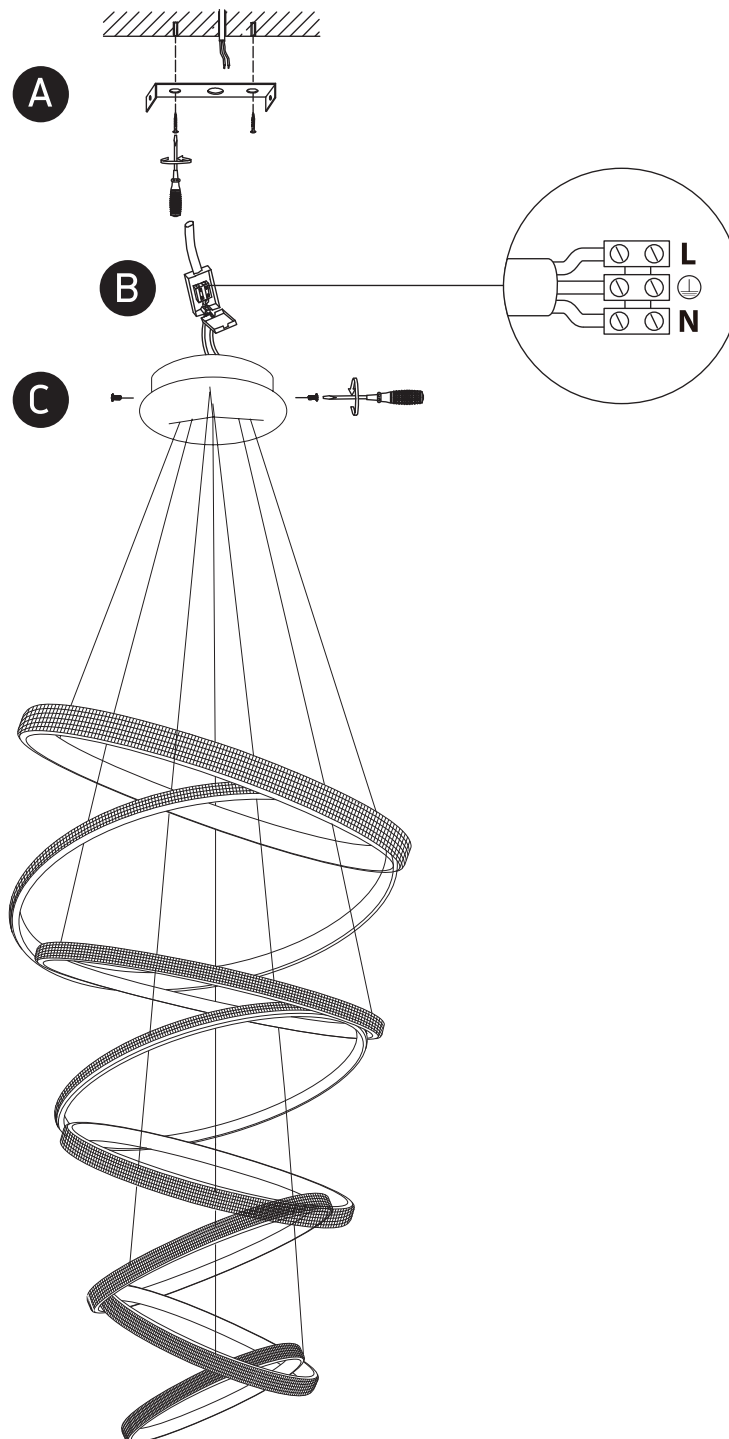

## 63054C

**ecolight**

80  
CRI

CE

RoHS  
COMPLIANT

NOT  
DIMMABLE

230V | SMD 2835 | 150W | IP20 | Steel + aluminium + acrylic crystal look  
Complete with 24V DC driver.

### Warnings:

1. Fix the base on the ceiling.
2. Make sure that the product is installed properly before connecting to electricity.
3. Connect the AC power cable to the driver's cable as shown in the above diagram.
4. Do not cover the fitting.
5. Maintenance and installation should only be carried out by a professional electrician.