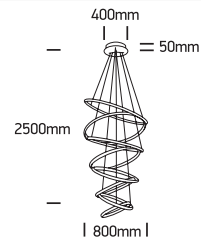

## 63054C

**ecolight**

80  
CRI

CE

RoHS  
COMPLIANT

NOT  
DIMMABLE

230V | SMD 2835 | 150W | IP20 | Steel + aluminium + acrylic crystal look  
Complete with 24V DC driver.