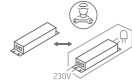

## 63054C

**ecolight**

80  
CRI

CE

RoHS  
COMPLIANT

NOT  
DIMMABLE

230V | SMD 2835 | 150W | IP20 | Steel + aluminium + acrylic crystal look  
Complete with 24V DC driver.