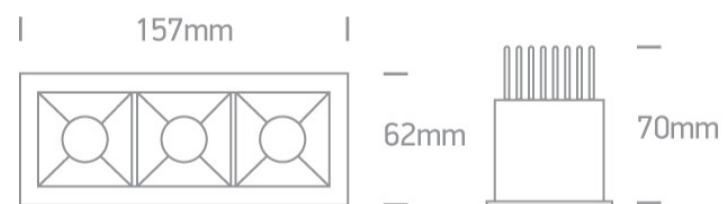

02 Recessed Spots Fixed LED>Medium Shop Square Boxes Aluminium + steel

50307B/W/W

3x6,5W Recessed spot with COB LED. Ideal for shops and hotels.

Requires 350mA constant current driver.

Complies with standard EN60598-1 and any other specific standards.

Downloads

Dimensions

Gallery

Must be ordered separately

89020

Physical Specification

Item Group	02 Recessed Spots Fixed LED
Family	Medium Shop Square Boxes Aluminium + steel
Order Code	50307B/W/W
Colour	White
Material	Aluminium + Steel
Shape	Rectangular
Length	157mm
Width	62mm
Height	70mm
Cutout Hole Width	150mm
Cutout Hole Length	57mm
Recessed Ceiling	Yes
Depth Required	90mm
Indoor	Yes
Adjustable	No

Electrical Characteristics

Fitting

Input Type	Constant Current
Input Current	350mA
Safety Class	
Power(Watts)	3x6,5W
IP Rating	IP20
Light Source	LED built in
LED Type	COB
LED Brand	Citizen
LED Number	3
Cable Length	40cm

Illumination Diagram	
----------------------	---

Packing Info

Box Length	18cm
------------	------

Box Width	8,5cm
-----------	-------

Box Height	10,5cm
------------	--------

Box Weight	0,525Kg
------------	---------