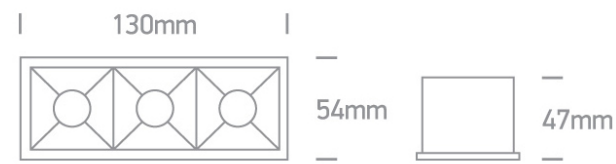

## 02 Recessed Spots Fixed LED&gt;Mirror Square Boxes

50306B/W/W

12W COB LED recessed Spot with dark chrome reflector.

Supplied with non-dimmable LED driver.

Complies with standard EN60598-1 and any other specific standards.

## Dimensions

## Physical Specification

Item Group	02 Recessed Spots Fixed LED
Family	Mirror Square Boxes
Order Code	50306B/W/W
Colour	White
Material	Die Cast
Shape	Rectangular
Length	130mm
Width	54mm
Height	47mm
Cutout Hole Width	124mm
Cutout Hole Length	45mm
Recessed Ceiling	Yes

Depth Required

70mm

Завантажено з mamadecor.ua

Indoor

Yes

Adjustable

No